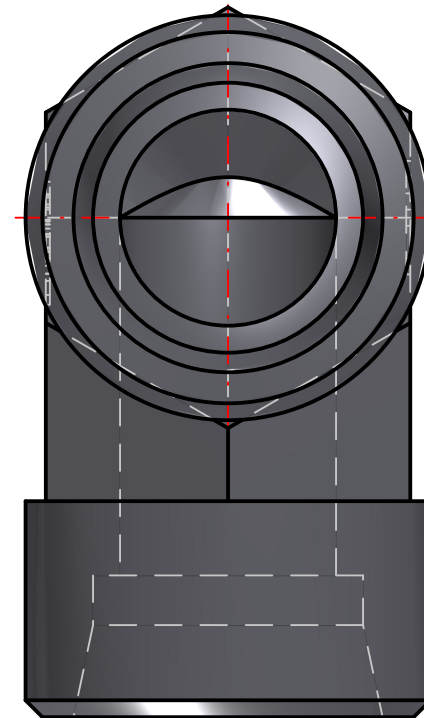

ENGINEERING YOUR SUCCESS.

Parker Hannifin Corporation
High Pressure Connectors Europe
Am Metallwerk 9
33659 Bielefeld, Germany
Ph: +49 (0) 521-4048-0
Fax: +49 (0) 521-4048-4280

PARKER High Pressure Connectors Europe Division
Ermeto DIN tube to tube high pressure hydraulic tube fittings

PART Number: W20SCFX

*Interactive 3D graphic, click to activate and rotate
(3D capable PDF viewer required)*

Technical Data	
Part Number	W20SCFX
Series Name	Ermeto DIN tube to tube high pressure hydraulic tube fittings
Series Code	Ermeto DIN tube to tube high pressure hydraulic tube fittings
Division ID	687614
Division Name	High Pressure Connectors Europe Division
Company	Parker Hannifin