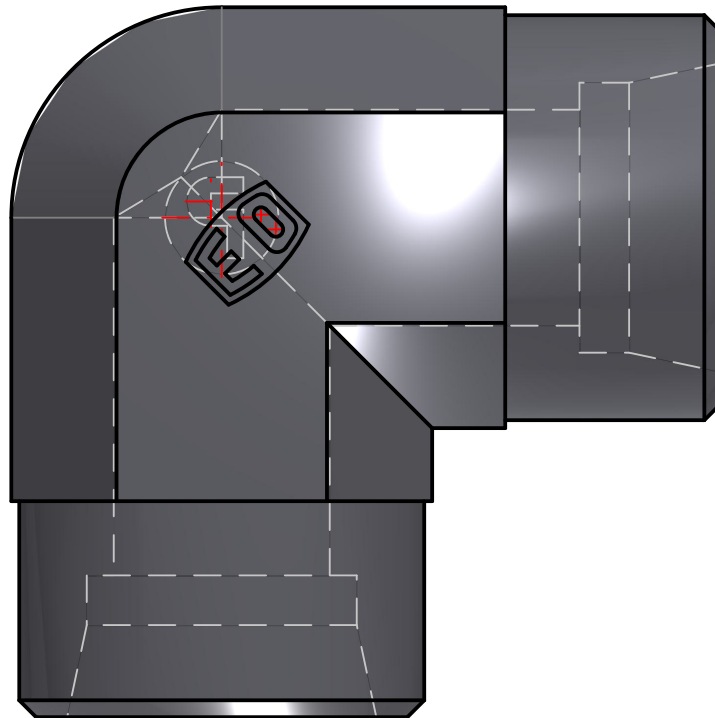

ENGINEERING YOUR SUCCESS.

Parker Hannifin Corporation
High Pressure Connectors Europe
Am Metallwerk 9
33659 Bielefeld, Germany
Ph: +49 (0) 521-4048-0
Fax: +49 (0) 521-4048-4280

PARKER High Pressure Connectors Europe Division
Ermeto DIN tube to tube high pressure hydraulic tube fittings

PART Number: W20SCFX

*Interactive 3D graphic, click to activate and rotate
(3D capable PDF viewer required)*

Technical Data	
Part Number	W20SCFX
Series Name	Ermeto DIN tube to tube high pressure hydraulic tube fittings
Series Code	Ermeto DIN tube to tube high pressure hydraulic tube fittings
Division ID	687614
Division Name	High Pressure Connectors Europe Division
Company	Parker Hannifin