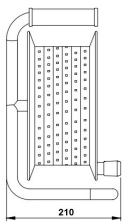

Robust LED Rope Plus – Powerful Lighting for Tough Environments. The Robust LED Rope Plus is part of the trusted Bailey Robust series. This heavy-duty 25-meter LED rope light is designed to illuminate construction sites, dark spaces, and industrial yards. With 120 white LEDs per meter (850 lm/m, 4000K), it delivers wide 120° work lighting to enhance safety on walkways and work zones. Encased in durable PVC, the Rope is shock-resistant (IK10) and water-resistant (IP65). Supplied on a highly visible orange reel, it's easy to spot and quick to roll up after the job is done. The Rope Plus is simple to connect and comes with a 230V power supply, built-in AC/DC adapter, and a 1.8-meter power cable. It can be shortened using standard PVC glue (not included) and an end cap (also available separately, item 147042). Various accessories available: splitters, emergency power units, motion sensors. Suitable for ambient temperatures from -20°C to +40°C. Important: Always fully unroll before use to prevent overheating.