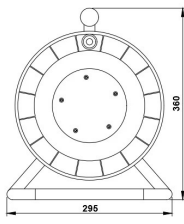

General ETIM properties

ETIM group	Luminaires
ETIM class	Light ribbon/-hose/-strip
Name	RoBust LED Rope Plus 25M 9W/m 850lm/m 4000K IP65 on Reel
Brand	Bailey
Productseries	RoBust LED rope plus
Producttype	9W/m