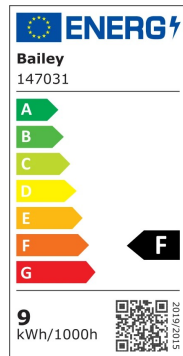

General ETIM properties

ETIM group	Luminaires
ETIM class	Light ribbon/-hose/-strip
Name	RoBust LED Rope Plus 25M 9W/m 850lm/m 4000K IP65 on Reel
Brand	Bailey
Productseries	RoBust LED rope plus
Producttype	9W/m