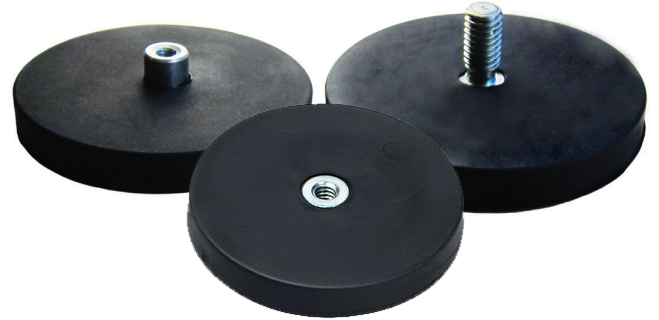

# Rubber Covered Neodymium (NdFeB) Pot Magnets

## Strong Holding Force, resistant to corrosion, protects against surface damage

The arrangement of magnets and the rubber coating is ideal for use on surfaces which should not be scratched and / or where movement or slippage of a normal metal pot magnet system is a problem. This makes its use recommended for painted or varnished articles, or for applications where a strong magnetic force is needed, without marking or scratching surfaces.

The multi-pole structure of the magnets ensures a dense magnetic field on the holding surface. This allows good holding on thin surface eg. lacquered car body metal. The side displacement forces are extremely good due to the suction effect of the rubber surface.

## Threaded Neck

Product number	Eclipse product number	Diameter	Height	Overall Height	Thread size	Holding Force	Colour	Coating
8112596	E851	22mm	6mm	12.5mm	M4x6.5mm	5 kgs	Black	Santoprene Rubber
8112606	E853	43mm	6mm	21mm	M6x15mm	8.5 kgs	Black	Santoprene Rubber
8112609	E854	66mm	8.5mm	23.5mm	M8x15mm	18 kgs	Black	Santoprene Rubber
8112603	E855	88mm	8.5mm	23.5mm	M8x15mm	42 kgs	Black	Santoprene Rubber