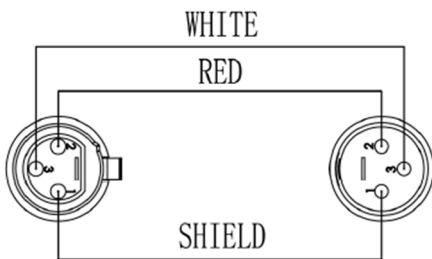

Datasheet

RS PRO 5m XLR Male to Female Cable, Black Connectors

Stock number: 192-4445

EN

The RS PRO 5 metre, XLR extension cable has a jack plug to a socket both with metal boots.

The connectors are nickel and have a strain relief to help avoid the cable splitting around the edge of the boot. The cable flex is made of 18 AWG copper wire and has a copper braid for extra shielding. The cable flex has a black PVC jacket and an outer diameter of 6mm.

XLR cables are generally use for sound, video and lighting equipment.