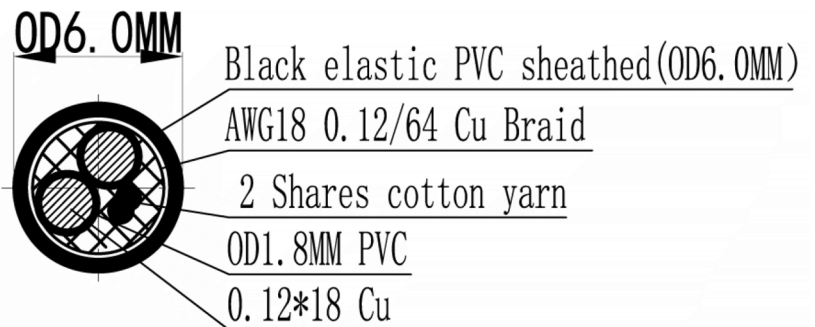

Datasheet

RS PRO 5m XLR Male to Female Cable, Black Connectors

Stock number: 192-4445

EN

The RS PRO 5 metre, XLR extension cable has a jack plug to a socket both with metal boots.

The connectors are nickel and have a strain relief to help avoid the cable splitting around the edge of the boot. The cable flex is made of 18 AWG copper wire and has a copper braid for extra shielding. The cable flex has a black PVC jacket and an outer diameter of 6mm.

XLR cables are generally use for sound, video and lighting equipment.

RoHS / REACH / CE