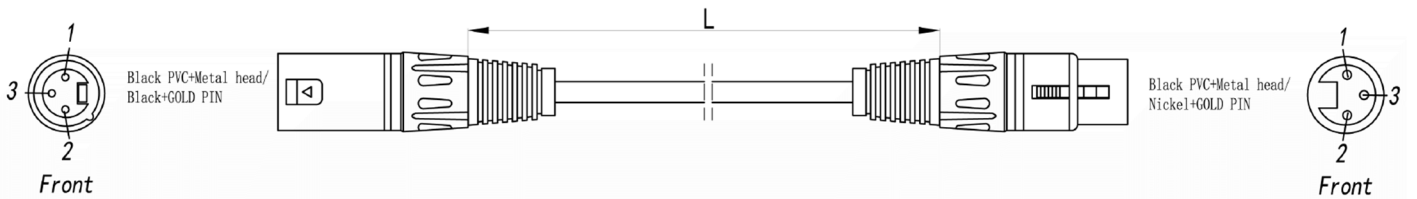

Datasheet

RS PRO 5m XLR Male to Female Cable, Black Connectors

Stock number: 192-4445

EN

The RS PRO 5 metre, XLR extension cable has a jack plug to a socket both with metal boots.

The connectors are nickel and have a strain relief to help avoid the cable splitting around the edge of the boot. The cable flex is made of 18 AWG copper wire and has a copper braid for extra shielding. The cable flex has a black PVC jacket and an outer diameter of 6mm.

XLR cables are generally use for sound, video and lighting equipment.