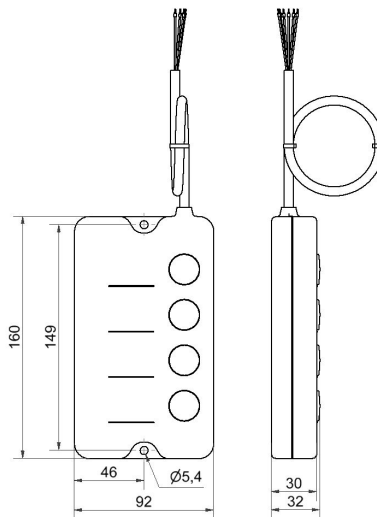

模块化信号塔灯 / KombiSIGN 72
AndonLIGHT KS72 GN/YE/RD

! 有关其他安装和安装信息，请参阅www.werma.com.cn上的相应用户指南。 本印刷版仅供参考，如有更改，恕不另行通知。