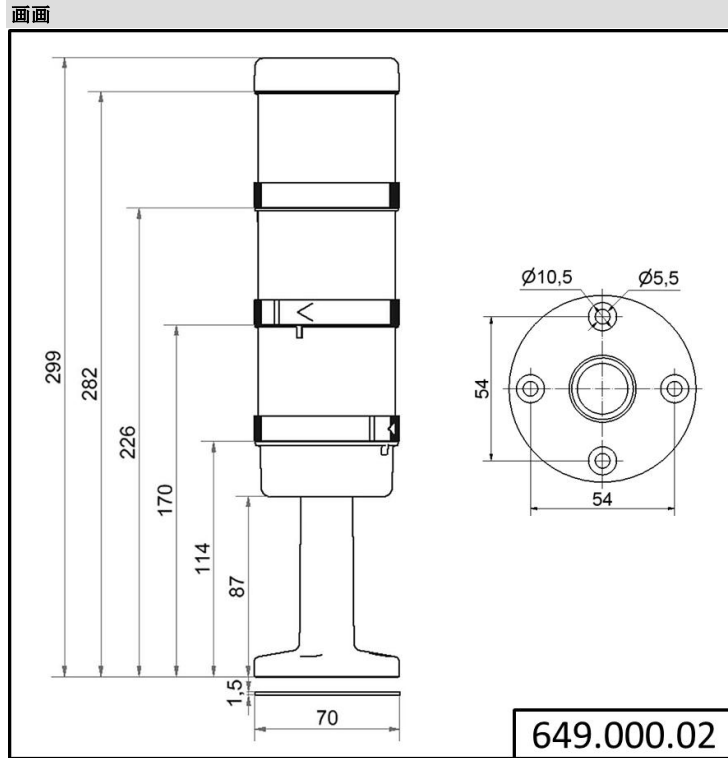

模块化信号塔灯 / KombiSIGN 72
AndonLIGHT KS72 GN/YE/RD

! 有关其他安装和安装信息，请参阅www.werma.com.cn上的相应用户指南。 本印刷版仅供参考，如有更改，恕不另行通知。