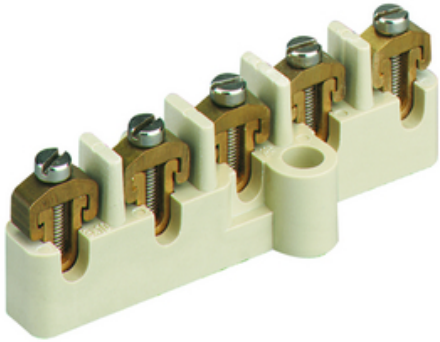

Product

WK 100 KLS-10²

Connecting terminal, $U_i=400V / 690V$, Terminal for installation in IBT-boxes

5x10mm² for K15, K3-, K4-EK boxes

Article: WK 100 KLS-10²

Technical Data

Properties:

Terminals:	5-poles - 10mm ²
for type:	WK 100