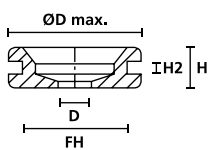

Gjennomføringer

Gjennomføringer benyttes overalt hvor kabler og ledninger føres gjennom uttak og apparater. HellermannTyton gjennomføringer sørger for utmerket mekanisk beskyttelse.

Egenskaper og fordeler

- Beskytter mot skarpe kanter
- Sørger for ekstra strekkavlastning
- Fleksible og lette å montere
- Meget motstandsdyktige mot kjemikaler og miljøpåkjenninger

MATERIALE	PVC, flammesikker	Polyvinylchlorid (PVC)
Driftstemperatur	-30°C til +60°C	
Hardhet kjerne A	56±5	70±5
Brennbarhetsklasse	UL94 V0	UL94 HB

RoHS ✓

HV1402