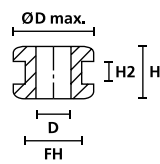

<b>MATERIALE</b>	PVC, flammesikker	Polyvinylchlorid (PVC)
<b>Driftstemperatur</b>	-30°C til +60°C	
<b>Hardhet kjerne A</b>	56±5	70±5
<b>Brennbarhetsklasse</b>	UL94 V0	UL94 HB

RoHS ✓

HV1101

HV1201 til HV1218

## Gjennomføringer

TYPE	Tegning	Bunte Ø max.	Festehull Ø (FH)	Ø D	Høyde (H)	Høyde (H2)	Materiale	Farge	Art.nr.
HV1101		25,5	19,0	12,0	10,0	1,6	PVC-FR	Sort (BK)	633-01010
HV1212		9,0	6,0	4,0	7,0	1,0	PVC-FR	Sort (BK)	633-02120
HV1201		9,5	6,4	4,0	5,6	1,6	PVC-FR	Sort (BK)	633-02010
HV1201B		9,5	6,4	4,0	6,5	2,5	PVC-FR	Sort (BK)	633-02020
HV1215		10,0	8,0	6,0	5,0	1,0	PVC-FR	Sort (BK)	633-02150
HV1209		11,0	9,0	4,0	5,5	1,5	PVC-FR	Sort (BK)	633-02090
HV1208		14,0	9,5	8,0	8,0	1,5	PVC-FR	Sort (BK)	633-02080
HV1207		14,0	10,0	6,0	6,4	1,5	PVC-FR	Sort (BK)	633-02070
HV1218		14,0	10,0	6,0	9,0	4,0	PVC-FR	Sort (BK)	633-02180
HV1216		14,5	8,0	5,0	6,5	1,5	PVC-FR	Sort (BK)	633-02160
HV1210		15,0	9,0	6,0	10,5	2,0	PVC-FR	Sort (BK)	633-02100
HV1203		17,5	12,0	10,0	6,8	2,0	PVC-FR	Sort (BK)	633-02030
HV1204		17,5	12,0	10,0	8,8	4,0	PVC-FR	Sort (BK)	633-02040
HV1206		17,5	12,0	10,0	10,8	6,0	PVC-FR	Sort (BK)	633-02060
HV1205		17,5	13,5	10,0	8,7	4,0	PVC-FR	Sort (BK)	633-02050
HV1303		15,9	11,0	8,0	6,4	1,6	PVC-FR	Sort (BK)	633-03030
HV1301		15,9	11,0	8,0	7,0	1,0	PVC-FR	Sort (BK)	633-03010
HV1302		15,9	11,0	8,0	9,0	3,0	PVC-FR	Sort (BK)	633-03020
HV1304		15,9	11,0	8,0	10,8	6,0	PVC-FR	Sort (BK)	633-03040
HV1305		24,0	18,0	14,0	7,0	3,0	PVC-FR	Hvit (WH)	633-03059
		24,0	18,0	14,0	7,0	3,0	PVC-FR	Sort (BK)	633-03050
HV1401		15,9	9,5	5,0	4,8	0,8	PVC-FR	Sort (BK)	633-04010
HV1402		23,0	18,5	6,0	7,0	2,0	PVC-FR	Sort (BK)	633-04020
HV1502		11,5	8,0	6,5	8,0	1,5	PVC	Sort (BK)	633-05020
HV1606		31,0	25,0	17,0	11,0	3,0	PVC-FR	Grå (GY)	633-06068
HV1607		43,0	37,0	29,0	11,0	3,0	PVC-FR	Grå (GY)	633-06078
HV1608		58,0	52,0	44,0	11,0	3,0	PVC-FR	Grå (GY)	633-06088

Alle dimensjoner i mm. Med forbehold om tekniske endringer.