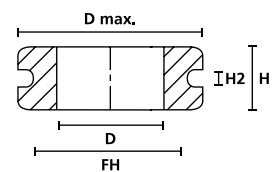

HV1201 til HV1218

HV1401

HV1402

HV1502 til OP1503

HV1606 til HV1608

HV1606 til HV1608

HV1606 til HV1608

## Gjennomføringer

TYPE	Tegning	Bunte Ø max.	Festehull Ø (FH)	Ø D	Høyde (H)	Høyde (H2)	Materiale	Farge	Art.nr.
HV1101		25,5	19,0	12,0	10,0	1,6	PVC-FR	Sort (BK)	633-01010
HV1212		9,0	6,0	4,0	7,0	1,0	PVC-FR	Sort (BK)	633-02120
HV1201		9,5	6,4	4,0	5,6	1,6	PVC-FR	Sort (BK)	633-02010
HV1201B		9,5	6,4	4,0	6,5	2,5	PVC-FR	Sort (BK)	633-02020
HV1215		10,0	8,0	6,0	5,0	1,0	PVC-FR	Sort (BK)	633-02150
HV1209		11,0	9,0	4,0	5,5	1,5	PVC-FR	Sort (BK)	633-02090
HV1208		14,0	9,5	8,0	8,0	1,5	PVC-FR	Sort (BK)	633-02080
HV1207		14,0	10,0	6,0	6,4	1,5	PVC-FR	Sort (BK)	633-02070
HV1218		14,0	10,0	6,0	9,0	4,0	PVC-FR	Sort (BK)	633-02180
HV1216		14,5	8,0	5,0	6,5	1,5	PVC-FR	Sort (BK)	633-02160
HV1210		15,0	9,0	6,0	10,5	2,0	PVC-FR	Sort (BK)	633-02100
HV1203		17,5	12,0	10,0	6,8	2,0	PVC-FR	Sort (BK)	633-02030
HV1204		17,5	12,0	10,0	8,8	4,0	PVC-FR	Sort (BK)	633-02040
HV1206		17,5	12,0	10,0	10,8	6,0	PVC-FR	Sort (BK)	633-02060
HV1205		17,5	13,5	10,0	8,7	4,0	PVC-FR	Sort (BK)	633-02050
HV1303		15,9	11,0	8,0	6,4	1,6	PVC-FR	Sort (BK)	633-03030
HV1301		15,9	11,0	8,0	7,0	1,0	PVC-FR	Sort (BK)	633-03010
HV1302		15,9	11,0	8,0	9,0	3,0	PVC-FR	Sort (BK)	633-03020
HV1304		15,9	11,0	8,0	10,8	6,0	PVC-FR	Sort (BK)	633-03040
HV1305		24,0	18,0	14,0	7,0	3,0	PVC-FR	Hvit (WH)	633-03059
		24,0	18,0	14,0	7,0	3,0	PVC-FR	Sort (BK)	633-03050
HV1401		15,9	9,5	5,0	4,8	0,8	PVC-FR	Sort (BK)	633-04010
HV1402		23,0	18,5	6,0	7,0	2,0	PVC-FR	Sort (BK)	633-04020
HV1502		11,5	8,0	6,5	8,0	1,5	PVC	Sort (BK)	633-05020
HV1606		31,0	25,0	17,0	11,0	3,0	PVC-FR	Grå (GY)	633-06068
HV1607		43,0	37,0	29,0	11,0	3,0	PVC-FR	Grå (GY)	633-06078
HV1608		58,0	52,0	44,0	11,0	3,0	PVC-FR	Grå (GY)	633-06088

Alle dimensjoner i mm. Med forbehold om tekniske endringer.