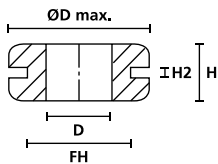

Gjennomføringer

Gjennomføringer benyttes overalt hvor kabler og ledninger føres gjennom uttak og apparater. HellermannTyton gjennomføringer sørger for utmerket mekanisk beskyttelse.

Egenskaper og fordeler

- Beskytter mot skarpe kanter
- Sørger for ekstra strekkavlastning
- Fleksible og lette å montere
- Meget motstandsdyktige mot kjemikaler og miljøpåkjenninger

MATERIALE	PVC, flammesikker	Polyvinylchlorid (PVC)
Driftstemperatur	-30°C til +60°C	
Hardhet kjerne A	56±5	70±5
Brennbarhetsklasse	UL94 V0	UL94 HB

RoHS ✓

HV1101