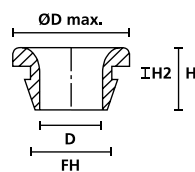

HV1502 til OP1503