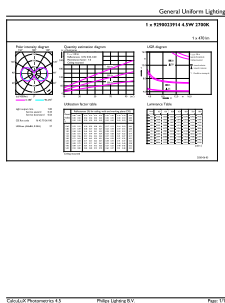

Photometric data

LEDbulb CLA 4,5W P45 E27 827 CL