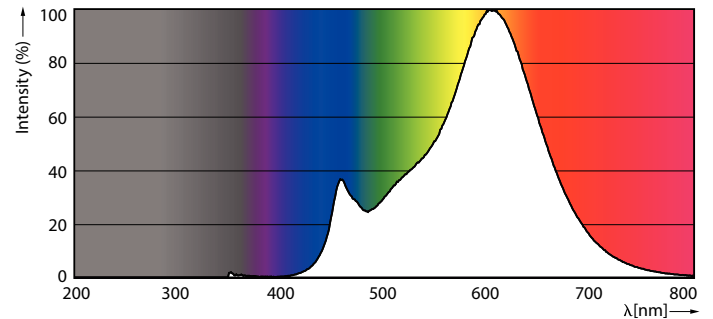

LEDbulb CLA 4,5W A60 E27 827 CL