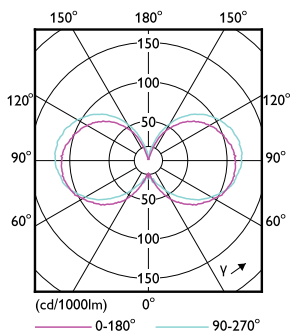

LEDbulb CLA WGD CRI90