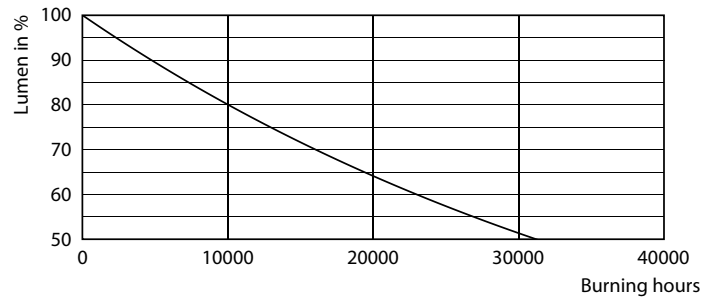

Product data

General Information	
Cap-Base	E27 [E27]
EU RoHS compliant	Yes
Nominal Lifetime (Nom)	15000 h
Switching Cycle	20000X
Technical Type	4.5-40W
Light Technical	
Color Code	827 [CCT of 2700K]
Beam Angle (Nom)	270 °
Luminous Flux (Nom)	470 lm
Color Designation	Warm White (WW)
Correlated Color Temperature (Nom)	2700 K
Luminous Efficacy (rated) (Nom)	104.00 lm/W
Color Consistency	<6
Color Rendering Index (Nom)	80
LLMF At End Of Nominal Lifetime (Nom)	70 %
Operating and Electrical	
Input Frequency	50 to 60 Hz

Photometric data

LEDbulb CLA 4,5W P45 E27 827 CL

LEDbulb CLA 4,5W A60 E27 827 CL

LEDbulb CLA WGD CRI90

Classic filament LED candles and lusters

Lifetime

15K LED

15K LMP