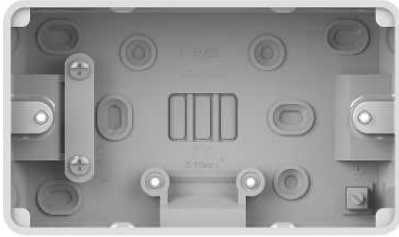

GGBL9247S

Lisse white moulded - surface pattress box - 2 gangs
- white - 40mm

Main

Range	Lisse
Aesthetic name	White moulded
Product or component type	Pattress box
Colour tint	White
Quantity per set	Set of 1

Complementary

Device mounting	Surface
Mounting support	Wall mounted
Number of gangs	2 gangs
Cable entry	Knock-outs
Fixing mode	By screws
Material	Urea (carbamide)
Type of packing	Bag
Type of installation	Indoor
Depth	148.9 mm
Width	87.4 mm
Height	44.5 mm
Product weight	0.119 kg