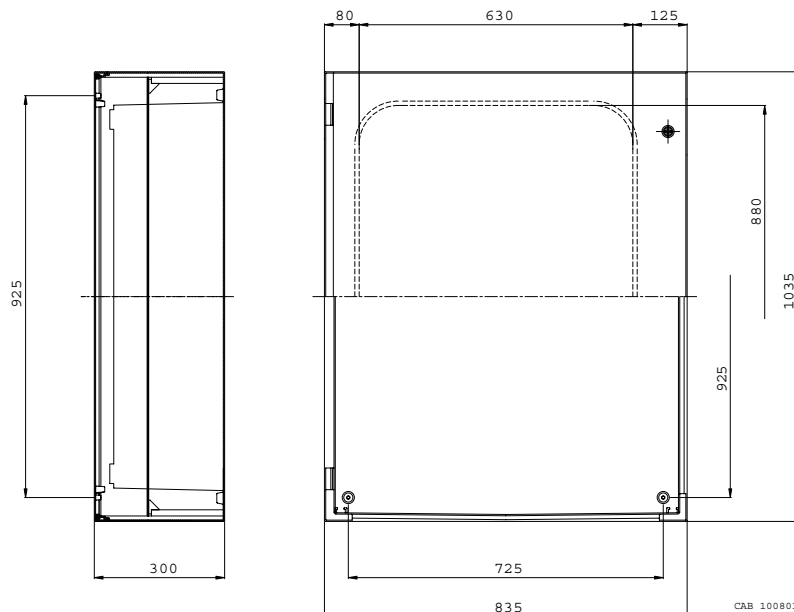

Certificates:

CAB 1008030