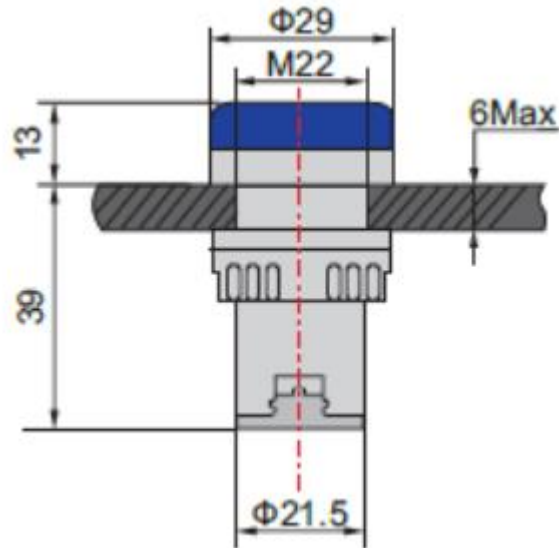

Mechanische

Ausschnittdurchmesser	22mm
Montageart	Tafelmontage

Betriebsumgebungsspezifikationen

Großer Betriebstemperaturbereich	-25 °C bis 155 °C.
Relative Luftfeuchtigkeit	<=95%

Schutzkategorie

IP-Schutzart	IP65
--------------	------

Zulassungen

Konformität/Zertifizierung	RoHS-konform
Normen erfüllt	CE

RS Stock Number	Colour	Voltage	Cut out Diameter	Illumination Type	IP Rating	Terminal Type	Mounting Type
791-8579	White	12V	22mm	LED	IP65	Screw	Panel Mount
791-8573	Red	12V	22mm	LED	IP65	Screw	Panel Mount
791-8582	Green	12V	22mm	LED	IP65	Screw	Panel Mount
791-8585	Blue	12V	22mm	LED	IP65	Screw	Panel Mount
791-8589	Yellow	12V	22mm	LED	IP65	Screw	Panel Mount
763-7905	White	24V	22mm	LED	IP65	Screw	Panel Mount
763-7909	Red	24V	22mm	LED	IP65	Screw	Panel Mount
763-7918	Green	24V	22mm	LED	IP65	Screw	Panel Mount
763-7911	Blue	24V	22mm	LED	IP65	Screw	Panel Mount
763-7915	Yellow	24V	22mm	LED	IP65	Screw	Panel Mount
763-7924	White	110V	22mm	LED	IP65	Screw	Panel Mount
763-7927	Red	110V	22mm	LED	IP65	Screw	Panel Mount
763-7921	Green	110V	22mm	LED	IP65	Screw	Panel Mount
763-7930	Blue	110V	22mm	LED	IP65	Screw	Panel Mount
763-7933	Yellow	110V	22mm	LED	IP65	Screw	Panel Mount
763-7937	White	230V	22mm	LED	IP65	Screw	Panel Mount
763-7946	Red	230V	22mm	LED	IP65	Screw	Panel Mount
763-7949	Green	230V	22mm	LED	IP65	Screw	Panel Mount
763-7943	Blue	230V	22mm	LED	IP65	Screw	Panel Mount
763-7952	Yellow	230V	22mm	LED	IP65	Screw	Panel Mount