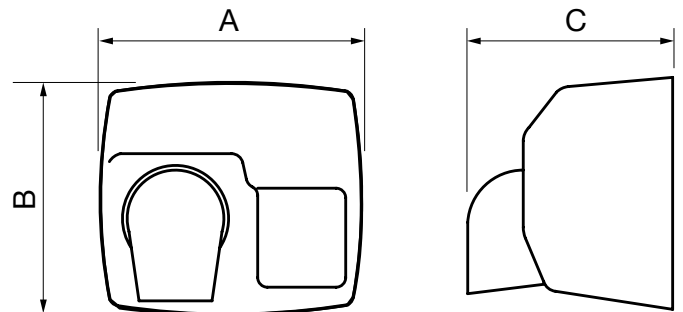

- Available in white epoxy paint or brushed chrome finish.
- Automatic infrared on/off activation.
- 360° nozzle rotation to provide face or hand drying.
- Drying cycle of approximately 15 seconds.
- Self-resetting thermal overload protection.
- Automatic cut-off after 60 seconds of continuous use.
- 220-240V, single-phase, 50Hz.

MODEL NO.	STYLE	A	B	C
HHD2500RB	Brushed Chrome	270	240	212
HHD2500RW	White	270	240	212

All dimensions in mm

MODEL NO.	M ³ /HR	L/SEC	FAN SPEED, RPM	AVG. dB(A) @1M	WEIGHT KG**
HHD2500RB	270	75	8300	74	6.3
HHD2500RW	270	75	8300	74	6.3