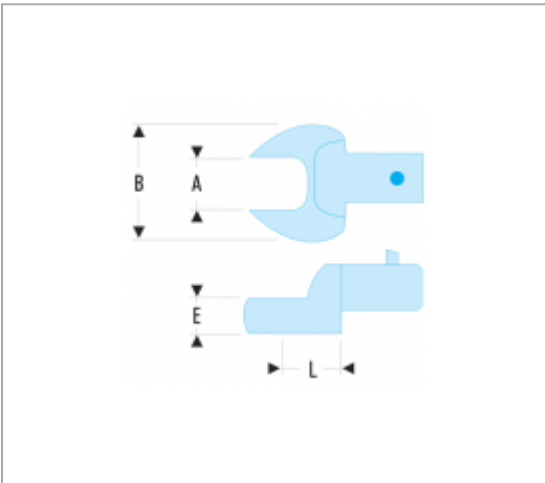

## 10.18 | METRIC OPEN END BITS - DRIVE 9 X 12 MM

### Informations :

	10.18
A [mm]	18
B [mm]	39,0
E [mm]	9
L [mm]	20,0
[g]	69