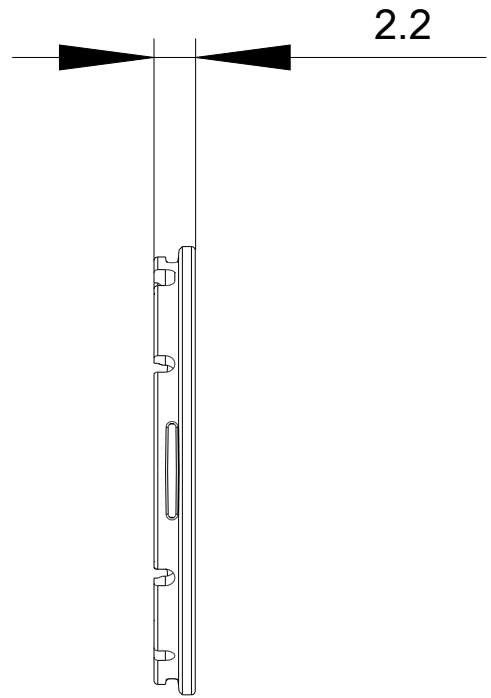

pushbutton, flat, yellow, for pushbutton

Product brand name	SIRIUS ACT
Product designation	Button
Design of the product	flat
Product type designation	3SU1
Actuator	
Outer diameter of the actuating element	23.7 mm
Ambient conditions	
Environmental category during operation acc. to IEC 60721	3M6, 3S2, 3B2, 3C3, 3K6 (with relative air humidity of 10 ... 95 %)
Installation/ mounting/ dimensions	
Depth	2.2 mm
Accessories	
Material of accessory	Plastic
Color of accessory	yellow
Certificates/approvals	

Image database (product images, 2D dimension drawings, 3D models, device circuit diagrams, EPLAN macros, ...)

http://www.automation.siemens.com/bilddb/cax_de.aspx?mlfb=3SU1900-0FT30-0AA0&lang=en

last modified: