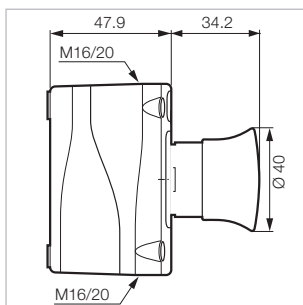

● Red	NC		EMERGENCY STOP	LBX101910
● Red	NC + NO		EMERGENCY STOP	LBX130004
● Red	2 NC		EMERGENCY STOP	LBX130003

WITH STOP STOP STOP TEXT ON BUTTON HEAD

● Red	NC		EMERGENCY STOP	LBX101910S
● Red	NC + NO		EMERGENCY STOP	LBX130074
● Red	2 NC		EMERGENCY STOP	LBX130075

For contact blocks attached to operator please contact us.