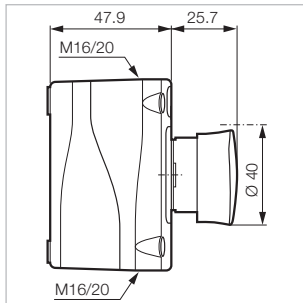

Control Stations \varnothing 22

▶ CONTROL STATIONS - NON-ILLUMINATED

 Technical Info (p.103)

MUSHROOM HEAD \varnothing 40 - MAINTAINED

Push-turn to reset

Part Number

LBX10510

● Red	NC		EMERGENCY STOP	LBX10510
● Red	NC + NO		EMERGENCY STOP	LBX130006
● Red	2 NC		EMERGENCY STOP	LBX130005
● Red	NO		EMERGENCY STOP	LBX130007

WITH STOP STOP STOP TEXT ON BUTTON HEAD

● Red	NC		EMERGENCY STOP	LBX10510S
● Red	NC + NO		EMERGENCY STOP	LBX130010
● Red	2 NC		EMERGENCY STOP	LBX130009

For contact blocks attached to operator please contact us.