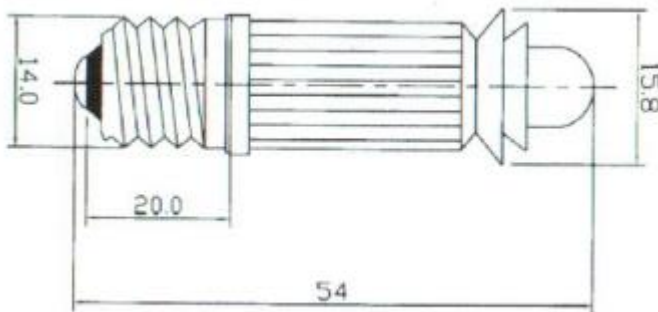

### Filament Indicator Lamp

RS Stock number [106-385](#)

Dimensions: (mm)

## Specifications

Structure		Design Characteristics	
Bulb Type	E16X52	Voltage	220/250V
Bulb Diameter	Ø15.8 Max	Amperage	4.5mA±10%
Length	54.0 Max	Gas Type	Neon gas-filled
Base Type	E14	Life Hours	25000hrs