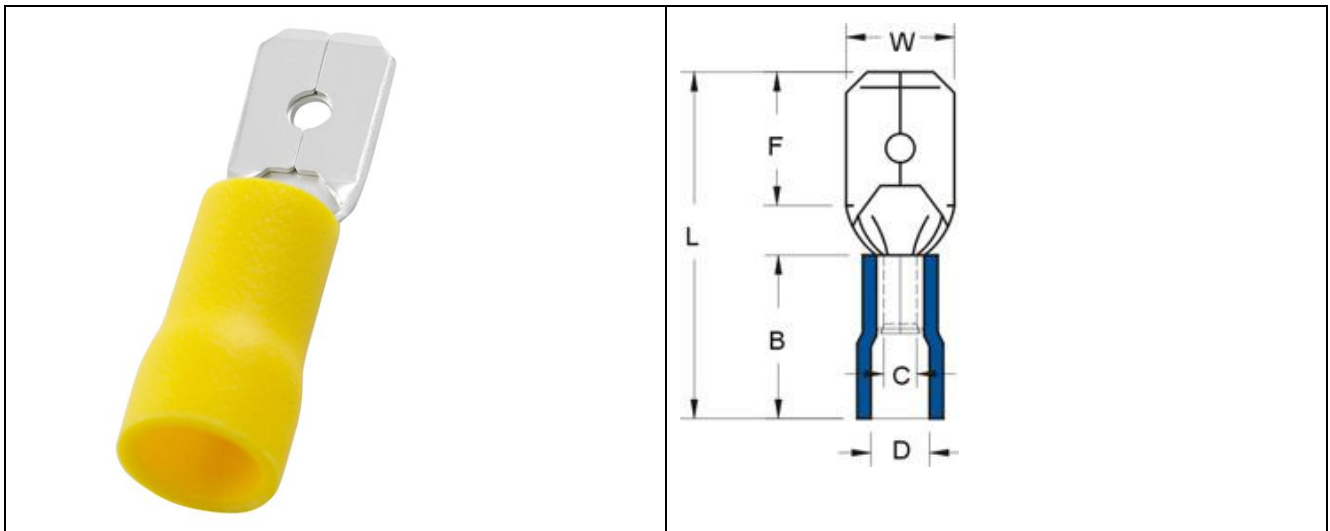

EN

Datasheet

RS PRO VINYL-INSULATED MALE DISCONNECTORS

Stock number: 178-8384

MAXIMUM ELECTRIC CURRENT:

A.W.G.	12	10
AMP.	20	24

MAXIMUM ELECTRICAL RATING: 75° C 300 VOLTS MAX.

INSULATION MATERIAL: VINYL

TERMINAL MATERIAL: BRASS

INSULATION COLOR: YELLOW

TERMINAL BARREL I.D.: C=3.4MM

WIRE RANGE A.W.G. mm ²	ITEM NO.	NEMA TAB	DIMENSION inch(mm)					
			W	F	L	B	D	T
12-10 A.W.G. 4-6 mm ²	<input type="checkbox"/> 178-8384	.032X.250 (0.8X6.35)	0.25 6.35	0.303 7.7	0.945 24	0.512 13	0.217 5.500	0.016 0.4