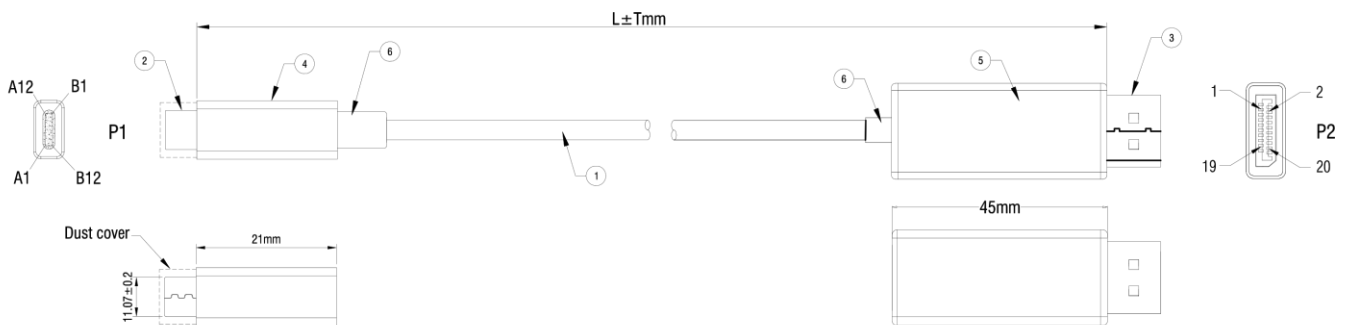

Datasheet

RS PRO 1mtr USB Type C M – Type DisplayPort M Black

Stock number: 192-4679

EN

The RS PRO 1 metre USB version 3.1 type C male to DisplayPort male cable has a black TPE jacket. The cable flex has copper wire conductors and drain wire, with an aluminium braid, foil shielding and has an outer diameter of 4.8mm. This cable is capable of 4k@60Hz (HBR2).

The connectors are gold flashed and have a strain relief to help avoid the cable splitting around the edge of the boot.

6	BLACK 45P PVC
5	DP MALE SHELL(BLACK ABS)
4	USB Type-C MALE SHELL(BLACK ABS)
3	DP MALE(Black Insulator,Gold Plated)+PCB'A
2	USB Type-C MALE(White Insulato,Gold Plated)
1	NON-UL (32#*1P+D+AL/MY)*5+32#*4C+24#*2C+AL+B OD=4.8mm,BLACK TPE JACKET.