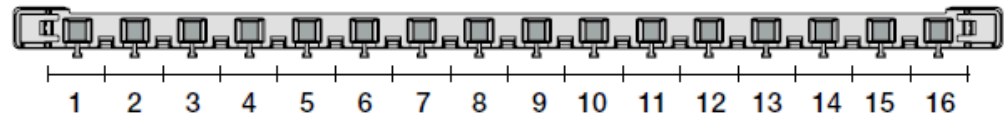

A guide to allow customers to configure the Earth and Neutral requirements of the Enclosure to their exact requirements

Terminal bridges

1SPE007715F0751

1SPE007715F0752

1SPE007715F0753

Terminal block

1SPE007715F0741