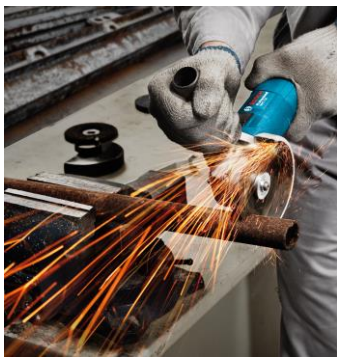

GWS 750 Professional

Small Angle grinder

High-performance angle grinder ideal for universal use.

Specification	
Power output	750W
No-Load speed	11,000 rpm
Grinding spindle thread	M 14
Disk diameter	115 mm
Switch	2 Way
Weight	1.8 Kg
Part Number (110V/ 230V):	0601394260/ 0601394070

Key Product Features	Consumer Benefit
Powerful Motor	Powerful even when overloaded thanks to the strong motor
Comfortable	Very comfortable to use thanks to slim grip circumference
Long lasting	Long lifetime and dust protection due to specially developed ventilation slots
Restart protection	Prevents the tool from automatically starting up after a power cut
Convenience	Large spindle lock button for easy and fast accessory changes
3 year tool warranty and 2 year battery warranty*	100% consumer confidence