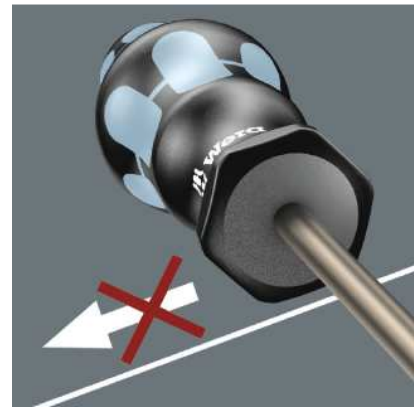

## 3334/6 Screwdriver set, stainless and rack, 6 pieces

EAN: 4013288111388 Code: 05032060001  
Type: 3334/6  
Size: 3350 PH 1 x PH 1x80; 1 x PH 2x100; 3335 1 x 0.5x3.0x80; 1 x 0.8x4.0x100; 1 x 1.0x5.5x125; 3334 1 x 1.2x6.5x150;

High-quality Kraftform Plus screwdriver set made of stainless steel. Wera stainless steel tools are vacuum ice-hardened and have the hardness and strength needed for screw connections. Avoids extraneous rust. Partially with Lasertip: This micro-rough drive tip bites into the fastener to ensure a perfect fit and reduce cam-out effect. The multi-component Kraftform handle fits the shape to the hand for the ultimate in comfort and high speed torque transfer. The non-roll feature prevents any rolling away at the workplace. With screw symbol and tip size identification markings on the handle to make it easier to find the right screwdriver in the tool case or at the workplace.