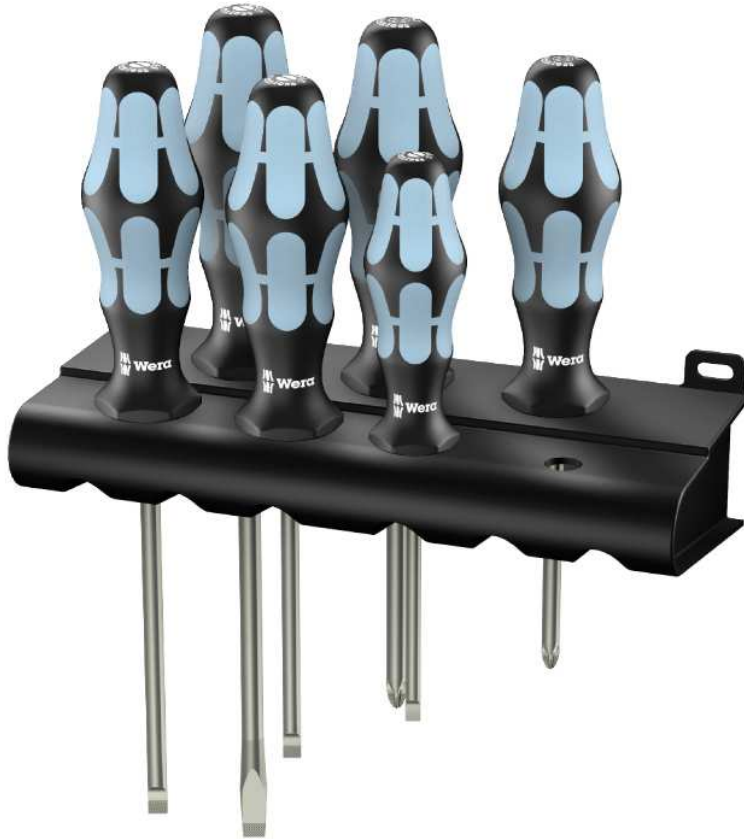

4013288111388

## 3334/6 Screwdriver set, stainless and rack, 6 pieces

EAN: 4013288111388 Code: 05032060001  
Type: 3334/6  
Size: 3350 PH 1 x PH 1x80; 1 x PH 2x100; 3335 1 x 0.5x3.0x80; 1 x 0.8x4.0x100; 1 x 1.0x5.5x125; 3334 1 x 1.2x6.5x150;

High-quality Kraftform Plus screwdriver set made of stainless steel. Wera stainless steel tools are vacuum ice-hardened and have the hardness and strength needed for screw connections. Avoids extraneous rust. Partially with Lasertip: This micro-rough drive tip bites into the fastener to ensure a perfect fit and reduce cam-out effect. The multi-component Kraftform handle fits the shape to the hand for the ultimate in comfort and high speed torque transfer. The non-roll feature prevents any rolling away at the workplace. With screw symbol and tip size identification markings on the handle to make it easier to find the right screwdriver in the tool case or at the workplace.