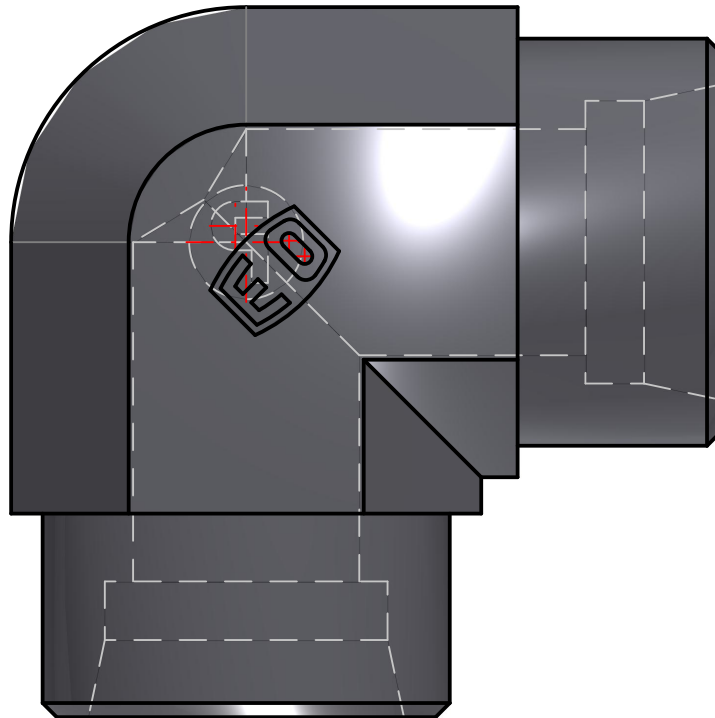

ENGINEERING YOUR SUCCESS.

Parker Hannifin Corporation
High Pressure Connectors Europe
Am Metallwerk 9
33659 Bielefeld, Germany
Ph: +49 (0) 521-4048-0
Fax: +49 (0) 521-4048-4280

PARKER High Pressure Connectors Europe Division
Ermeto DIN tube to tube high pressure hydraulic tube fittings

PART Number: W25SCFX

*Interactive 3D graphic, click to activate and rotate
(3D capable PDF viewer required)*

Technical Data	
Part Number	W25SCFX
Series Name	Ermeto DIN tube to tube high pressure hydraulic tube fittings
Series Code	Ermeto DIN tube to tube high pressure hydraulic tube fittings
Division ID	687614
Division Name	High Pressure Connectors Europe Division
Company	Parker Hannifin