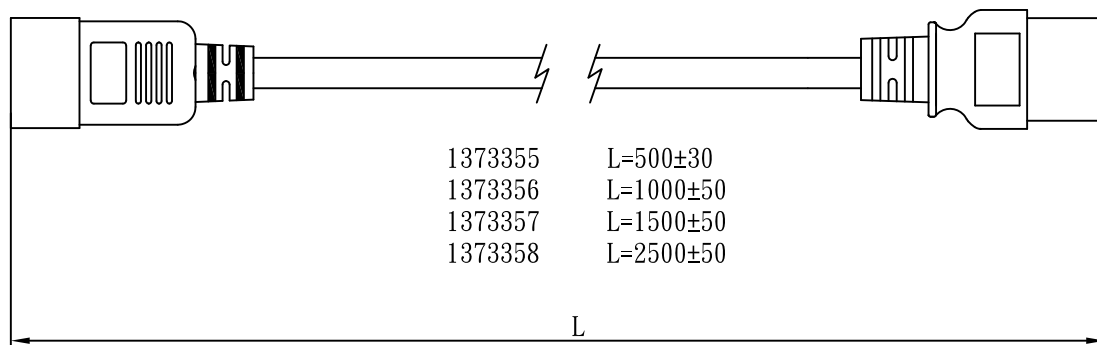

MARKING:

MARKING:

1373355	L=500±30
1373356	L=1000±50
1373357	L=1500±50
1373358	L=2500±50

1373355	L1=100±30
1373356	L1=150±30
1373357	L1=180±30
1373358	L1=200±30

WIRING COLOR:

E: Yellow/Green
N: Blue
L: Brown

LENGED ON CORD: (E06-14)

NF-USE 1346 IEMMEQU H05VV-F 3G 1.5mm² 300/500V -LF-

No	BOM ITEM	Q' TY	P/N
1	97606-1 TERMINAL	2 pcs	BBN97606
2	97607-1 TERMINAL	1 pcs	BBN97607
3	IS-018 INNER BODY(BLACK)	1 pcs	MP020S12
4	PVC 45P (SA87, IS-018)	30 g	RPP04512
5	98739PS-0 BLADE	3 pcs	BBP98739
6	IS-16 INNER BODY(BLACK)	1 set	MI016S12
7	PVC 45P (SA87, IS-16B)	30 g	RPP04512
8	PE TIE (BLACK, 8 inch)	1 pcs	KBB10008
9	PE BAG(120*290)	1 pcs	KPR11000
10	LABEL(45*25)	1 pcs	

NOTE:1. CORD 128
2. CONTENT 137335X

CABLE	H05VV-F 3G 1.5 DENT PRINT CT-12(BLACK)				
PLUG	IS-018 + IS-16B	LENGTH	L	UNIT	mm
CLIENT	NAME	First connectivity	N/W	UNIT	kg
	P/N	137335X	SG DWG	SR-172524-9	VER. A