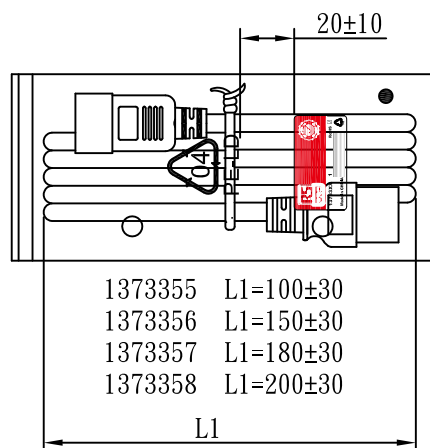

MARKING:

MARKING:

1373355	L=500±30
1373356	L=1000±50
1373357	L=1500±50
1373358	L=2500±50

1373355	L1=100±30
1373356	L1=150±30
1373357	L1=180±30
1373358	L1=200±30

WIRING COLOR:

E: Yellow/Green
N: Blue
L: Brown

LENGED ON CORD: (E06-14)

NF-USE 1346 IEMMEQU H05VV-F 3G 1.5mm² 300/500V -LF-

No	BOM ITEM	Q' TY	P/N
1	97606-1 TERMINAL	2 pcs	BBN97606
2	97607-1 TERMINAL	1 pcs	BBN97607
3	IS-018 INNER BODY(BLACK)	1 pcs	MP020S12
4	PVC 45P (SA87, IS-018)	30 g	RPP04512
5	98739PS-0 BLADE	3 pcs	BBP98739
6	IS-16 INNER BODY(BLACK)	1 set	MI016S12
7	PVC 45P (SA87, IS-16B)	30 g	RPP04512
8	PE TIE (BLACK, 8 inch)	1 pcs	KBB10008
9	PE BAG(120*290)	1 pcs	KPR11000
10	LABEL(45*25)	1 pcs	

NOTE:1. CORD 128
2. CONTENT 137335X

CABLE	H05VV-F 3G 1.5 DENT PRINT CT-12(BLACK)				
PLUG	IS-018 + IS-16B	LENGTH	L	UNIT	mm
CLIENT	NAME	First connectivity	N/W	UNIT	kg
	P/N	137335X	SG DWG	SR-172524-9	VER. A