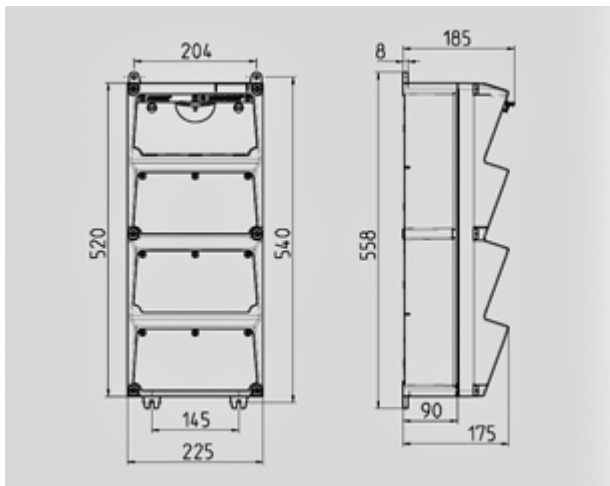

AMAXX® combination unit - Part no. 940009

- pre-wired for installation
- hinged to the side
- enclosure and insert made of AMAPLAST
- fusing behind a transparent cover

Protection type	IP 44
Fitted with	1 CEE 63A, 5p, 400V 1 CEE 32A, 5p, 400V 1 CEE 16A, 5p, 400V 2 SCHUKO® 16A, 230V
Fusing	1 Neozed D02, 3p 1 Neozed D01, 3p 2 Neozed D01, 1p
InA	63 A
RDF	0,8
Connection/feeder cable for 2 cables up to 5 x 25 mm ²	
Enclosure size	520 x 225 mm (H x W)

Drawing 1 MB 523

Depth dimensions at various fittings.

Sockets	Degrees	Depth
SCHUKO® 16A, 230 V	IP 44	186 mm
	IP 67	208 mm
CEE 16A, 3p, 230V	IP 44	216 mm
	IP 67	220 mm
CEE 16A, 5p, 400V	IP 44	222 mm
	IP 67	226 mm
CEE 32A, 5p, 400V	IP 44	231 mm
	IP 67	236 mm
CEE 63A, 5p, 400V	IP 44	260 mm
	IP 67	260 mm

Cable entries: closed for cut out. 2 x M 40 each on top and bottom, 2 x M 20 each on top and bottom for cut out.