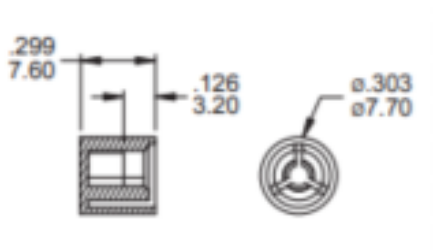

1695069
1695070

Black Dust Cap
Red Dust Cap

Dust caps for the following RS Pro toggle switches:

7346760	PB Switch,SP,greycap,solder tm
7346766	PB switch,vertical RA,PC thru-hole,
7346772	PB switch,black frame,red btn,solder tm
7346776	PB Switch,SP black frame blk btn,sld tm
7346779	PB Switch,SP,black frame,red btn, sld tm
7346782	PB Switch,SP,keyway non-thd PC-thru hole
7346785	PB Switch,SP, keyway threaded solder lug
7346788	PB Switch,SP flat threaded PC thru-hole
7346791	PB Switch,SP,non-thd vert right angle
7346794	PB Switch,SP latching vert rt angle,gld
7346798	PB Switch,SP latching PC thru-hole
7346808	PB Switch,SP,latching,verti RA,
7346760P	PB Switch,SP,greycap,solder tm
7346766P	PB switch,vertical RA,PC thru-hole,