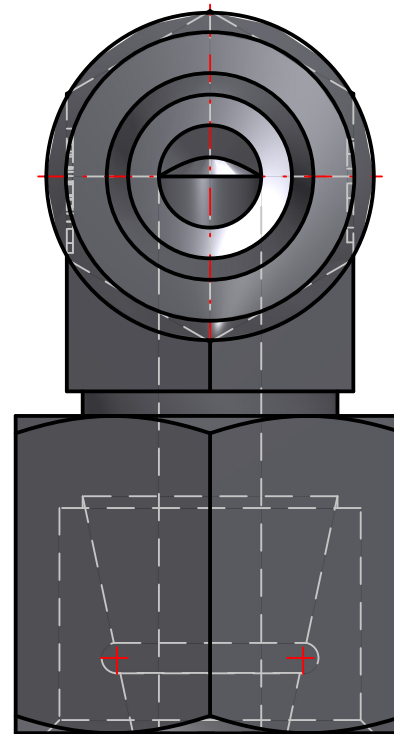

ENGINEERING YOUR SUCCESS.

Parker Hannifin Corporation
High Pressure Connectors Europe
Am Metallwerk 9
33659 Bielefeld, Germany
Ph: +49 (0) 521-4048-0
Fax: +49 (0) 521-4048-4280

PARKER High Pressure Connectors Europe Division
Ermeto DIN tube to tube swivel high pressure hydraulic tube fittings

PART Number: EW08SOMDCF

*Interactive 3D graphic, click to activate and rotate
(3D capable PDF viewer required)*

Technical Data	
Part Number	EW08SOMDCF
Series Name	Ermeto DIN tube to tube swivel high pressure hydraulic tube fittings
Series Code	Ermeto DIN tube to swivel high pressure hydraulic tube fittings
Division ID	687614
Division Name	High Pressure Connectors Europe Division
Company	Parker Hannifin