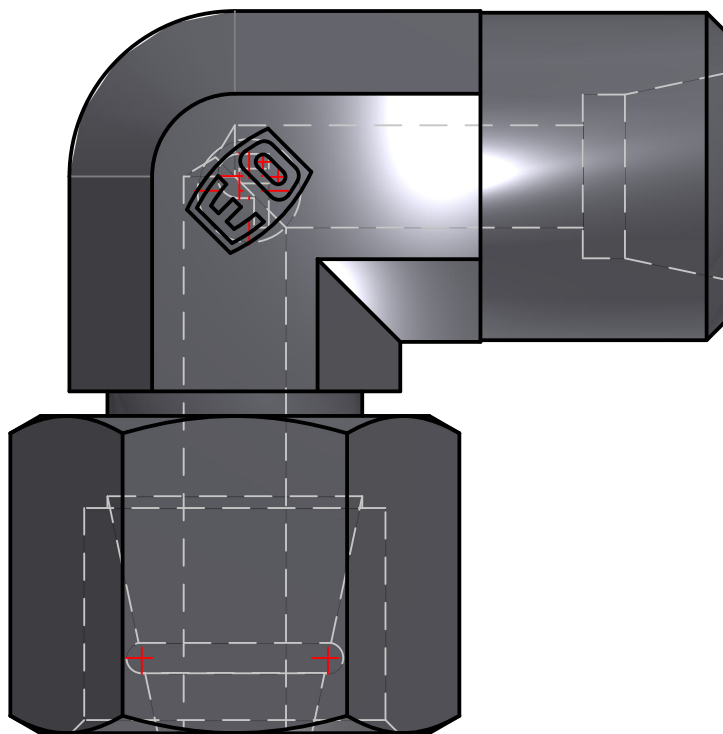

ENGINEERING YOUR SUCCESS.

Parker Hannifin Corporation
High Pressure Connectors Europe
Am Metallwerk 9
33659 Bielefeld, Germany
Ph: +49 (0) 521-4048-0
Fax: +49 (0) 521-4048-4280

PARKER High Pressure Connectors Europe Division
Ermeto DIN tube to tube swivel high pressure hydraulic tube fittings

PART Number: EW08SOMDCF

*Interactive 3D graphic, click to activate and rotate
(3D capable PDF viewer required)*

Technical Data	
Part Number	EW08SOMDCF
Series Name	Ermeto DIN tube to tube swivel high pressure hydraulic tube fittings
Series Code	Ermeto DIN tube to swivel high pressure hydraulic tube fittings
Division ID	687614
Division Name	High Pressure Connectors Europe Division
Company	Parker Hannifin