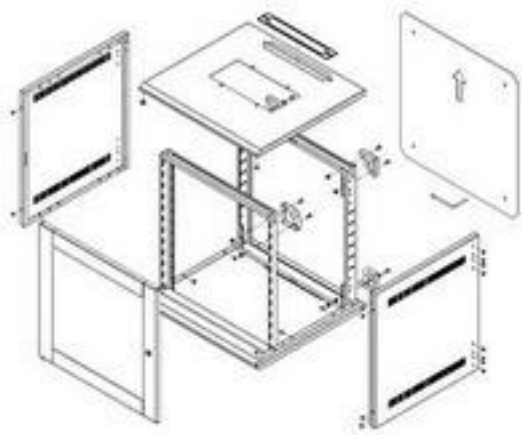

### Product Details

RS Pro 19 Inch ventilation grill in grey colour, is made of steel. The fully adjustable vertical mounting rails allow for precise configuration of the equipment. It meets EIA310-E type A and IEC-60297-2 standards.

### Features and Benefits

- The wall cabinet will support loads up to 50kg (load will vary depending on wall construction)
- Additional depth can be obtained by installation of our extension kits
- Reversible doors permit left or right hand installation
- Cable openings are provided on the top and bottom panels, plastic snap-in panels cover these slots and can be easily removed
- Ventilation slots on the side panels and an opening on the top of the enclosure for ventilation
- Mounts directly to the wall via four removable brackets, there is a single 19-in mounting rail built-in to the front frame
- Lockable doors and internally secured panels

**Specifications:**

Colour	Grey
Material	Steel
Type	Ventilation Grill
Ventilated	Yes
Dimensions	320 x 177 mm
Length	320 mm
Width	177 mm