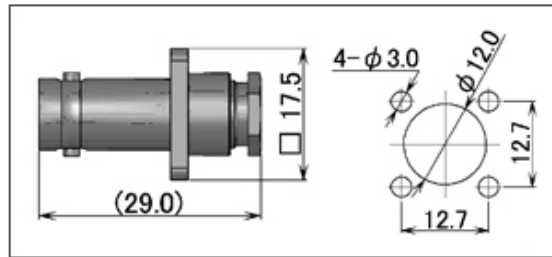

With 4 holes flange jack (type tightening)

050-1432

RoHS指令対応

[図面を見る](#)

Applicable cable

3D-2V

How to Cable

A-1

050-1430

RoHS指令対応

[図面を見る](#)

Applicable cable

RG-58

How to Cable

A-1

PP straight adapter in series