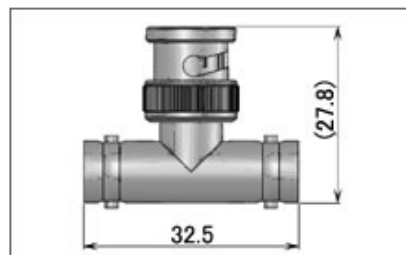

JPJ adapter in series form T

050-1460

RoHS指令対応

[図面を見る](#)