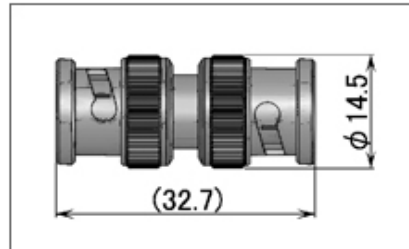

With 4 holes flange jack (type tightening)

050-1432

RoHS指令対応

[図面を見る](#)

Applicable cable

3D-2V

How to Cable

A-1

050-1430

RoHS指令対応

[図面を見る](#)

Applicable cable

RG-58

How to Cable

A-1

PP straight adapter in series