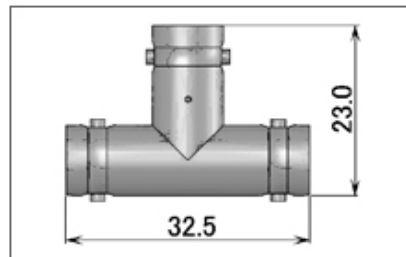

JJ T-shaped adapter in series

050-1470

RoHS指令対応

[図面を見る](#)