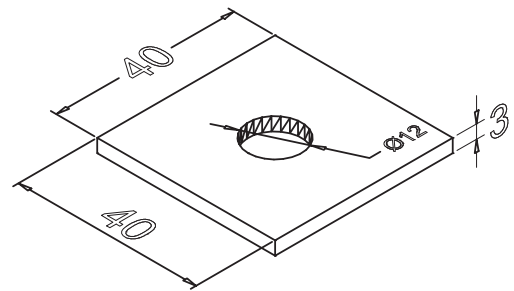

Datasheet

Square Plate Washers Bright Zinc Plated

RS Stock No **1766946**

Size **M10 x 40 x 3**

For use with channel/strut and in general construction applications.

Please view our full range listing below

RS Stock No	Size (mm)
1766951	M6 x 40 x 3
1766963	M8 x 40 x 3
1766946	M10 x 40 x 3
1766958	M12 x 40 x 3
1766960	M6 x 40 x 5
1766961	M8 x 40 x 5
1766954	M10 x 40 x 5
1766943	M12 x 40 x 5