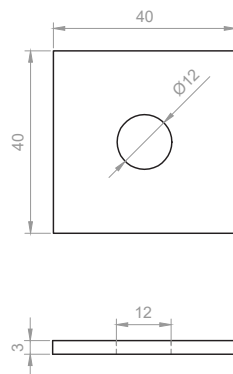

Datasheet

Square Plate Washers Bright Zinc Plated

RS Stock No **1766946**

Size **M10 x 40 x 3**

For use with channel/strut and in general construction applications.

Please view our full range listing below

RS Stock No	Size (mm)
1766951	M6 x 40 x 3
1766963	M8 x 40 x 3
1766946	M10 x 40 x 3
1766958	M12 x 40 x 3
1766960	M6 x 40 x 5
1766961	M8 x 40 x 5
1766954	M10 x 40 x 5
1766943	M12 x 40 x 5