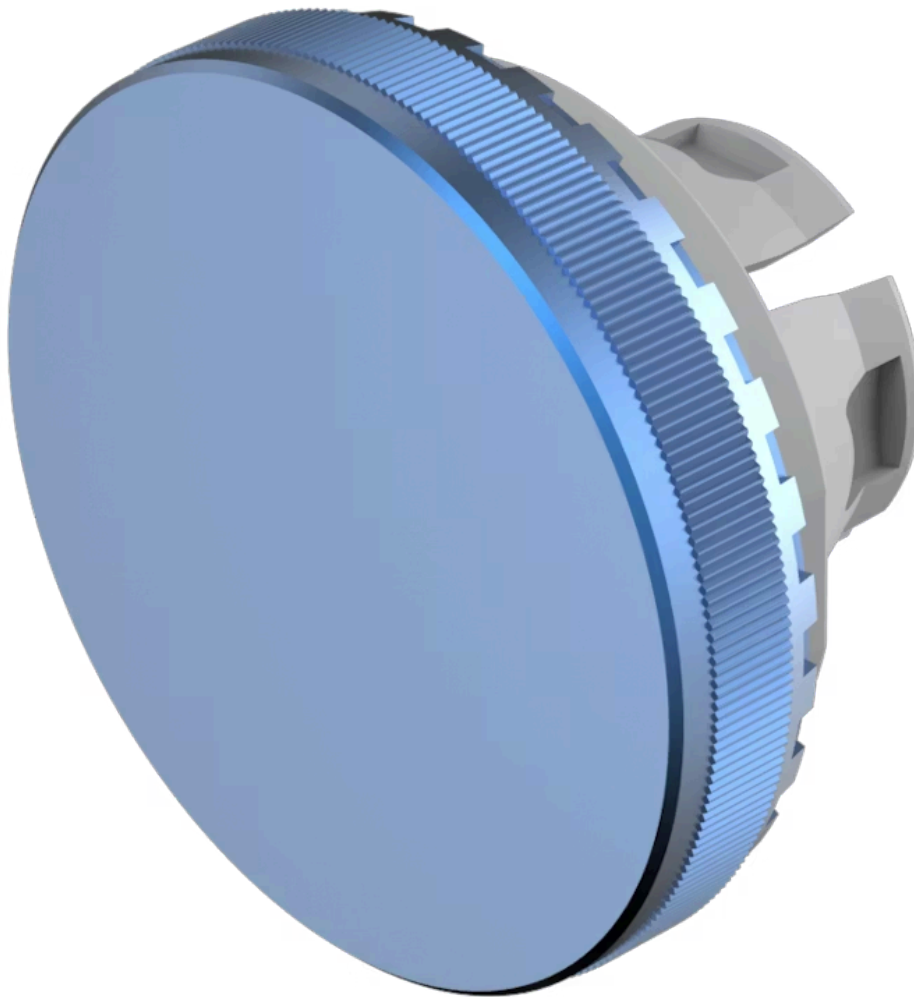

Lens

84-
7205.600A

Distribution by
Rs-online

<https://rs-online.eao.com/component/84-7205.6...>

Your product:

84-7205.600A Lens

FRONT

Front form: Round

OPERATING-/INDICATION PART

Lens colour: Blue

Lens material: Aluminium

Lens illumination: Non illuminated

Lens shape: Flush

Lens optics: opaque

Lens type: Raised above front bezel

Symbol: No Symbol

MECHANICAL CHARACTERISTICS

Weight: 0.003 kg

CERTIFICATE

REACH: REACH compliant

RoHS: RoHS compliant

OTHER

Short Description:

Lens, Ø 19.7 mm, Non illuminated, No Symbol, Blue, Flush, Aluminium

Dimension:

Ø 19.7 mm

Hints:

The colour of anodised aluminium parts can vary due to technical production reasons