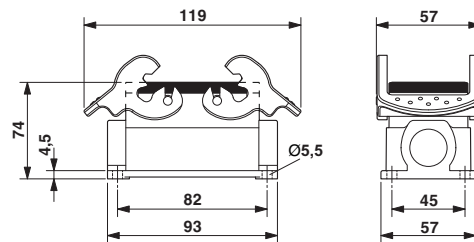

HEAVYCON box mounting base B10, with double locking latch, height 74 mm, with support 2 x M25

Key Commercial Data

Packing unit	1 STK
GTIN	 4 017918 882518
GTIN	4017918882518
Weight per Piece (excluding packing)	391.990 g
Custom tariff number	85389099
Country of origin	Germany

Technical data

Dimensions

Height	74 mm
Width	57 mm
Length	93 mm

Ambient conditions

Degree of protection of housing (IP)	IP65
Ambient temperature (operation)	-40 °C ... 125 °C

General

Note	For contact inserts HC-B10, BB18, DD42, M, K8/24
Size	B10
Housing type	Box mounting bases

Housing - HC-B 10-SMQ-74/O2M25 - 1604757

Technical data

General

Locking type	With double locking latch
No. of cable outlets	2
Cable exit	lateral
Screw connection	none
Type of the screw connection	2x M25
Housing material	Aluminum die-cast
Housing surface material	Powder-coated, gray
Seal material	NBR
Material lock	Stainless steel, handle: PA
Material grip body interlock	PA

Drawings

Dimensional drawing

Dimensional drawing

Classifications

eCl@ss

eCl@ss 4.0	27140816
eCl@ss 4.1	27140816
eCl@ss 5.0	27143424
eCl@ss 5.1	27143424
eCl@ss 6.0	27143424
eCl@ss 7.0	27440209
eCl@ss 8.0	27440202
eCl@ss 9.0	27440202