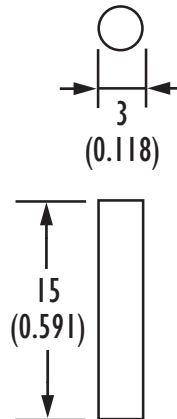

**Part Number : PRLM**  
**Magnet**  
**Product Data Sheet**

PICTURE	DIMENSIONS
---------	------------

*Drawings not to scale. All Dimension in mm(in) nominal*

SPECIFICATIONS	
Magnet Material	Alcomax
Gauss Strength / Surface	900
Style	Cylindrical
Length	15 mm
Diameter	3 mm