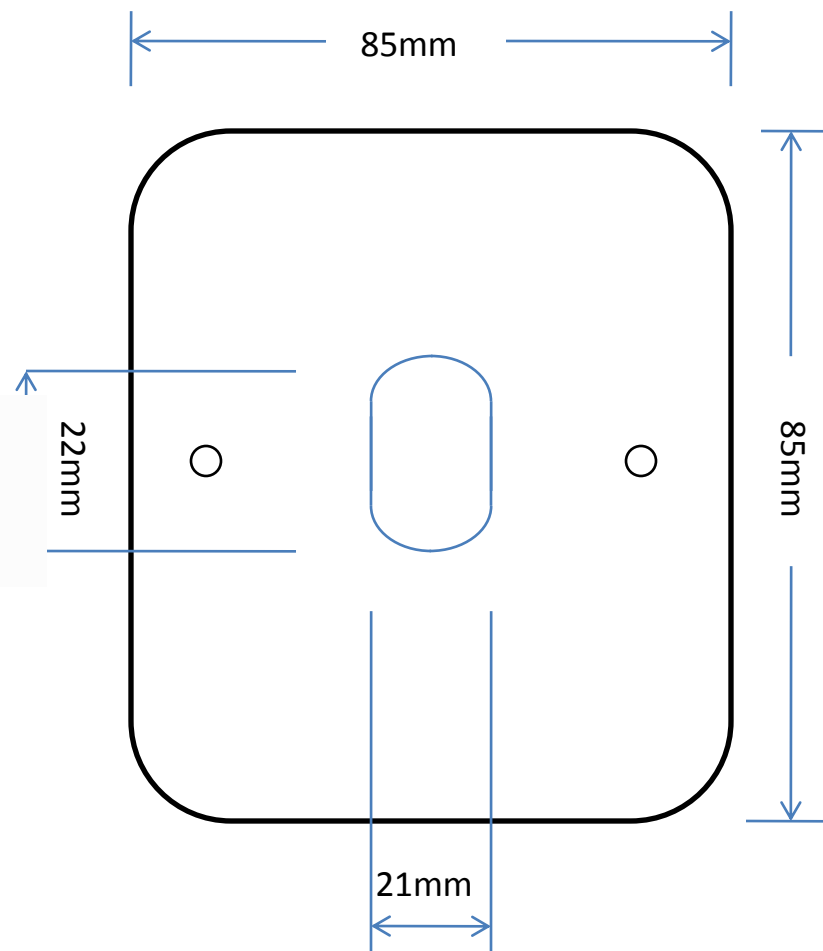

## Wiring Connections

Contact Rating 2 Amp @ 12 & 24 Vdc

**Black & White**

= Normally open going closed (Push to make)

**Red & Blue**

= Normally closed going open (Push to break)

774-8181