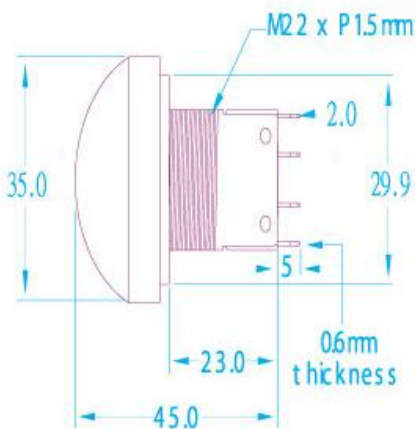

## Wiring Connections

Contact Rating 2 Amp @ 12 & 24 Vdc

**Black & White**

= Normally open going closed (Push to make)

**Red & Blue**

= Normally closed going open (Push to break)

774-8181