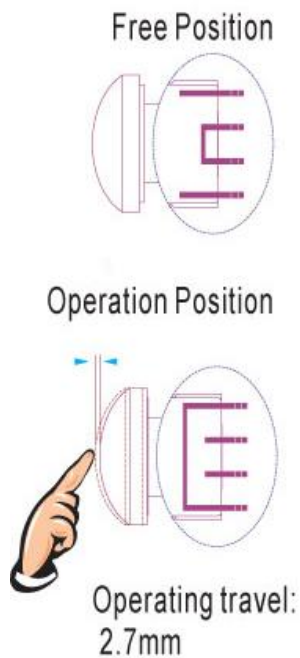

## Wiring Connections

Contact Rating 2 Amp @ 12 & 24 Vdc

**Black & White**

= Normally open going closed (Push to make)

**Red & Blue**

= Normally closed going open (Push to break)

774-8181