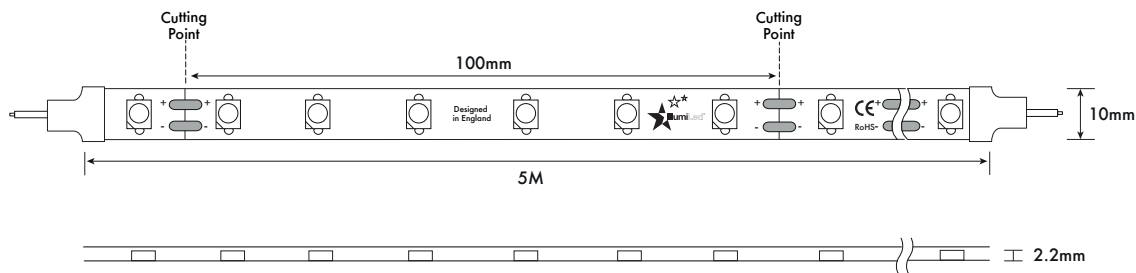

Mechanical

IllumiLed
Orion House
Calleva Park
Aldermaston
Berkshire
RG7 8SN

Contact:
Tel: 0118 9408740
sales@illumiled.co.uk
www.illumiled.co.uk