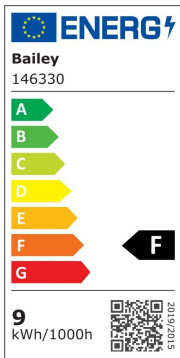

LED Ecobasic Stick T37 E27 9W (61W) 820lm 827

Article number: 146330

BAI LED Ecobasic Stick T37 E27 9W (61W) 820lm 2700K 200° 37x115mm LED-lamp

Because these low-budget lamps are very durable due to their low consumption and long lifespan, they are both ECOlogical and ECONomic. This version of the Ecobasic is not dimmable. Ambient temperature range: -15°C to +40°C.

General ETIM properties

ETIM group	Lamps
ETIM class	LED-lamp/Multi-LED
Name	LED Ecobasic Stick T37 E27 9W (61W) 820lm 827
Brand	Bailey
Productseries	Ecobasic LED stick
Producttype	Compact

ETIM specifications

Socket	E27
Luminous flux [lm]	820 - 820
Nominal voltage [V]	220 - 240
Lamp power [W]	9 - 9
Colour temperature [K]	2700 - 2700
Diameter [mm]	37
Length [mm]	115
Dimmable	No
Lamp shape	Tube, single-ended
Beam angle [°]	200 - 200
Colour	White
Type of glass/cover	Opal
Lamp designation	Other
Colour rendering index CRI	80-89
Voltage type	AC
Filament lamp	No
Rated luminous flux according to IEC 62612 [lm]	820
Power factor	0.7
Lamp efficacy [lm/W]	91
Nominal current [mA]	50 - 50
Colour of light according to EN 12464-1	Warm white < 3300 K
Housing colour	White
Average nominal lifetime [h]	20000
Degree of protection (IP)	IP20
Colour consistency (McAdam ellipse)	SDCM6
Min. number of switching cycles	50000
Weighted energy consumption in 1000 hours [kWh]	9
Remote operation possible	No
With movement sensor	No
With remote control	No
Photobiological safety according to EN 62471	RG0
Compatible with Apple HomeKit	No
Compatible with Google Assistant	No
Compatible with Amazon Alexa	No
IFTTT support available	No
Suitable for electronic ballast	No
Suitable for magnetic ballast	No
Dimming phase cut-off (trailing edge)	No
Dimming phase cut-on (leading edge)	No
Dimming Touch and Dim	No
Dimming Zigbee	No