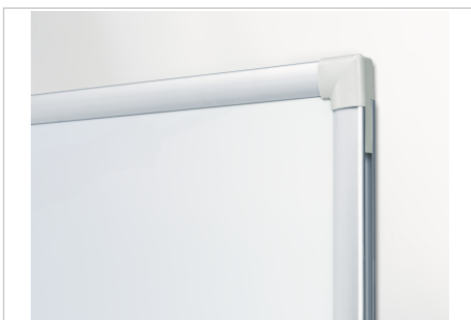

- Entry-level, functional whiteboard
- 2 year guarantee on the perfect writability and wipeability of the board surface when using Legamaster accessories

BASIC whiteboard

90x120cm

- Melamine resin surface, non magnetic
- Write on / dry-wipe board surface, suitable for writing on with board markers
- Aluminium frame with light grey plastic corner caps (RAL 7035)
- Marker tray (30 cm) with end caps (RAL 7035), to store a range of board markers
- Can be mounted either horizontally or vertically
- Concealed corner wall mount
- Comes complete with mounting set, marker tray and mounting instructions

Ref.: **7-102954**

EAN: **8713797062053**

Product specifications

Surface (material/colour)	Melamine / White
Frame (material/colour)	Aluminium / -
Corner (material/colour)	Plastic /
Magnetic	No
Product dimensions	W: 1200 x H: 900 x D: 12 (mm)
Weight / m2	7.00 kg
Mounting type	Corner wall mount
Included accessories	Aluminium marker tray, Mounting materials
Product warranty	2 years
Surface warranty	2 years