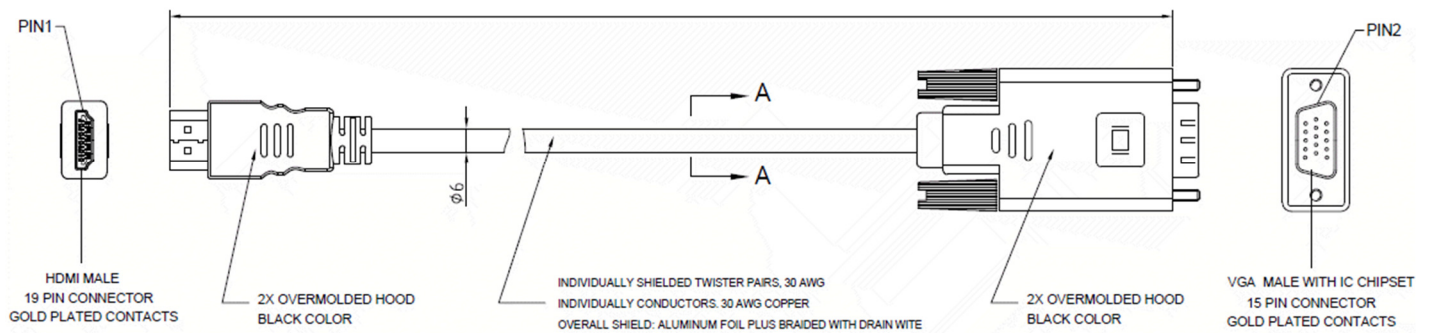

## RS PRO Active 2m HDMI Male to VGA Male Cable, Black

Stock number: 192-4516

EN

The RSPRO 2 metre HDMI to VGA cable is an active convertor which uses a chipset to convert the digital HDMI signal on your Laptop/Desktop etc to an analogue SVGA signal on your display.

The SVGA shell is made of black ABS and the cable and HDMI hood is made from black PVC. The HDMI connector has gold plated connections, while the SVGA connector has nickel connections.

1. CABLE ASSEMBLY SHALL BE TESTED FOR CONTINUITY
2. HDMI CABLE 30AWG COPPER, OUTER JACKET OD=6MM
3. HOOD:MOLDING TYPE,BLACK IN COLOR
4. AL FOIL MUST BE WRAP 360° AROUND THE INNER INSULATOR.
- 5.CABLE ELECTRICAL TEST:  
<1>. 100% OPEN SHORT & MISS WIRE TEST.