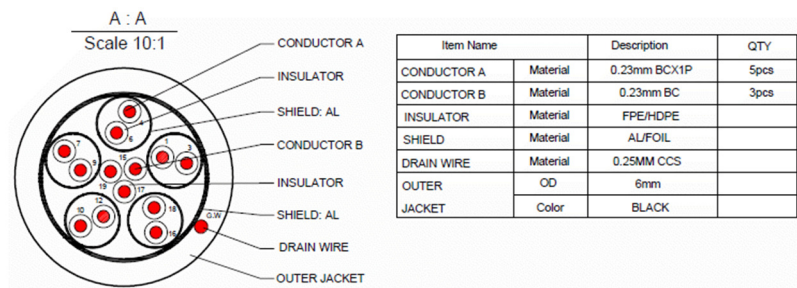

Datasheet

RS PRO Active 2m HDMI Male to VGA Male Cable, Black

Stock number: 192-4516

EN

The RSPRO 2 metre HDMI to VGA cable is an active convertor which uses a chipset to convert the digital HDMI signal on your Laptop/Desktop etc to an analogue SVGA signal on your display.

The SVGA shell is made of black ABS and the cable and HDMI hood is made from black PVC. The HDMI connector has gold plated connections, while the SVGA connector has nickel connections.