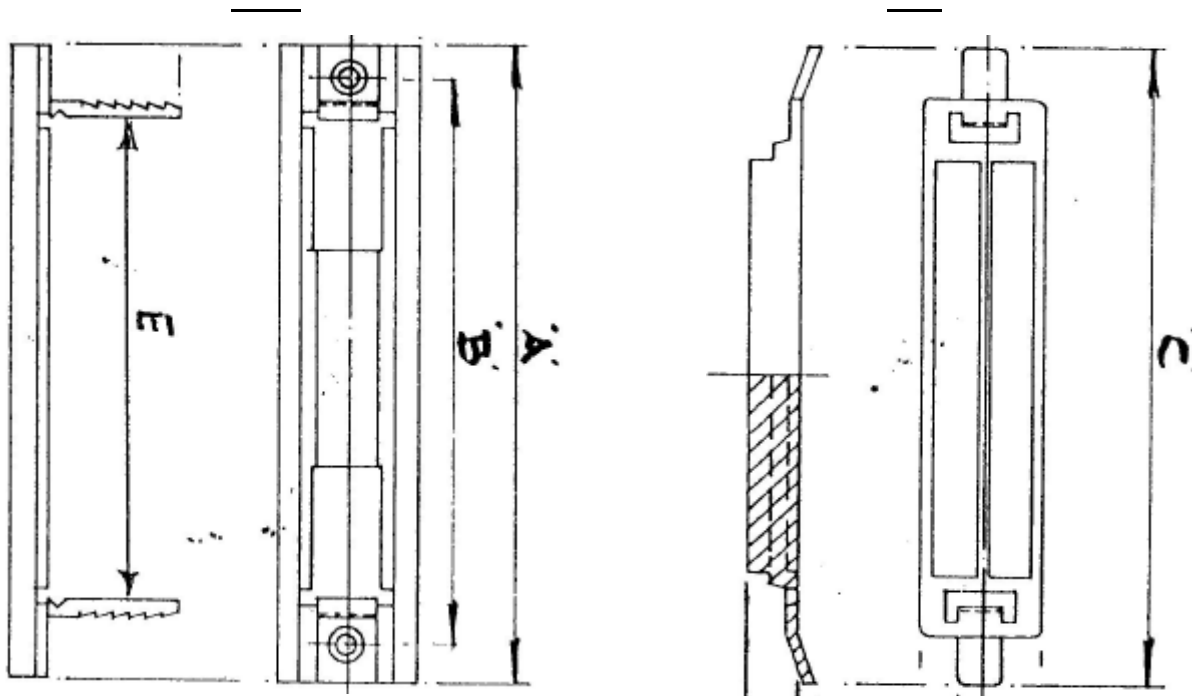

Datasheet

RS Pro Cable Clamp Black PP

RS Stock No: **609-499**

Product Details

RS Pro cable clamp in black colour, is made of polypropylene. It comes along with self adhesive mounting pads and is mounted using M2.5 or 6 B.A. countersunk screws.

Features and Benefits

- Measures 76.3 x 17 x 15 mm
- Made of polypropylene
- Screw affixing method
- Black colour

**Specifications:**

Affixing Method	Screw
Cable Clip/Clamp Style	Cable Clamp
Colour	Black
Depth	15 mm
Dimensions [L x W (x D)]	76.30 x 17 x 15 mm
Length	76.3 mm
Material	PP
Width	17 mm

Part No:	Product:	A	B	C	D	E	F	G	H
609-506	26 Way	51.0	42.0	51.2	13.0	29.0	19.4	17.0	6.0
609-499	40 Way	76.0	67.0	76.3	13.0	54.0	19.4	17.0	6.0
609-483	64 Way	107.0	98.0	107.0	13.0	85.4	19.4	17.0	6.0

Material: Polypropylene.
Dimensions: mm.
Tolerance: +/-0.25mm