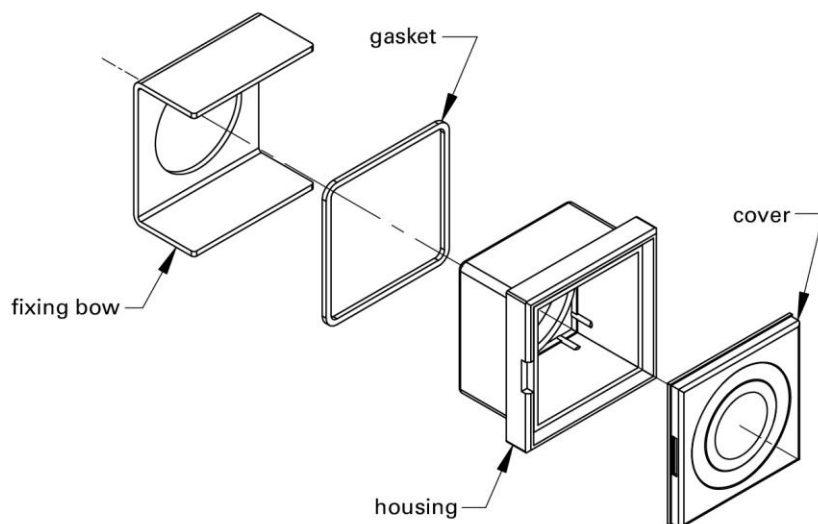

# ADA16 Spray cover

Switch 16mm pushbutton cover flush

**Product Specifications:**

Material	Cover	Sillicon rubber
	Base	Plastic
	Fixing bow	Staninless steel
	Gasket	Rubber
Mounting hole	21x21 mm (Flush mounted)	
Optics	Transparent	

**RoHS**  
Compliant

Mounting Hole