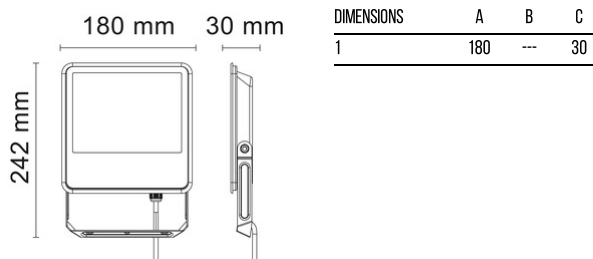

### GENERAL INFORMATIONS

|                             |                                |
|-----------------------------|--------------------------------|
| Code                        | ORLANDO50G                     |
| Ean                         | 8031453023287                  |
| Family                      | SLIM LED FLOODLIGHT<br>ORLANDO |
| Technology                  | LED                            |
| Body material               | Aluminum                       |
| Diffuser / lens material    | Glass                          |
| Operating temperature (° C) | -20 - +40                      |

### LIGHTING DATA

|                            |      |
|----------------------------|------|
| Kelvin (°)                 | 4000 |
| Lumen                      | 5500 |
| Beam (°)                   | 100  |
| Luminous efficacy (lm / W) | 110  |
| Color rendering (CRI)      | >70  |