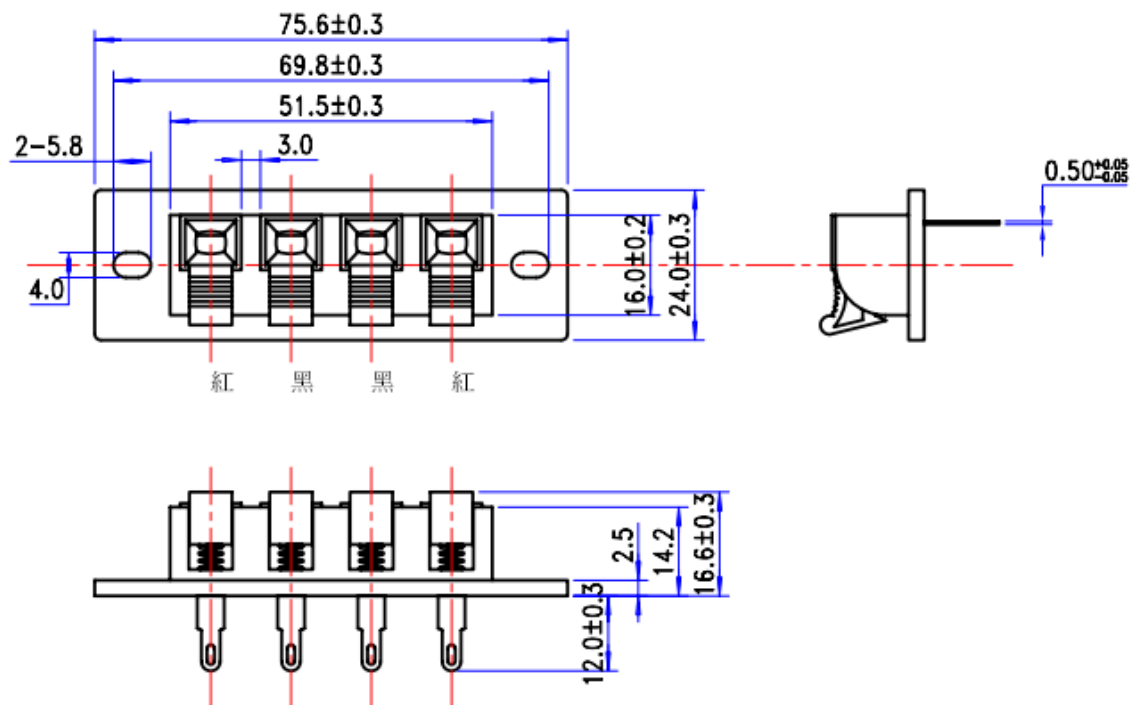

Datasheet

4 Way Female Black Panel Mount Loudspeaker Terminal Block

RS Stock number [392-683](#)

Dimensions: (mm)

Specifications

- Body Orientation: Straight
- Colour: Black
- Current Rating: 3A
- Gender: Female
- Mounting Type: Panel Mount
- Number of Contacts: 4
- Termination Method: Quick Connect