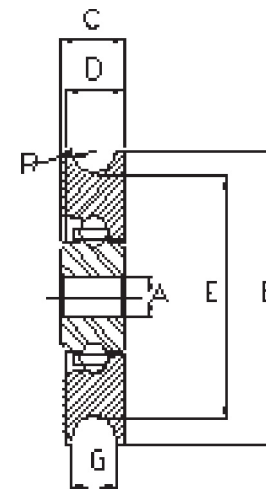

Standard Product Programme

Pulleys - Light Duty

Reference	A	B	C	D	E	G	R	Load Capacity kg
AF4P22/2B/D	4.8	21.8	9.6	7.6	18.5		2.1	14
AC4P28/2N/D	6.3	28	12	12	21		2.4	16
AF4P32/2N/D	6.3	32	9.3	8.5	25.4		3.2	15
ACS5MP324/1N/G	5	32	9.5	8	24.5		3.2	20
ACS5MP38/1N/G	5	38	9.5	8	31		3.2	20
AC6MP39/20/D	6.1	39	12	12	34.5		2.5	18
AF65MP45ZZ/1N/D	6.5	45	11	10	38.5		3.2	25
AC16MP46/2B/D	16	46	10	10	41.5		2.65	20
AF8MP48/1N/D	8	48	16	14	32	30	4	20

Pulleys - Medium Duty

Reference	a	b	c	d	e	f	g	r	Load Capacity kg
AF4DP285/1N/D	6.5	28	28.5	27	16		118	7.5	15
AC8MDP46/1A/D	8	46	24	22	36			10	45
AC8MDP50/1N/D	8	50	33	30	36.5			15	45
AC10MDP54/1A/D	10	54	38	35	30		87	8	45
AC10MDP57ZZ/1W/D	10	57	24	23	38		30	7	50
AC8MDP2.25/1B/D	8	58	44.5	40.5	32	9.5	87		50
AC10MDP2.25/1B/D	10	58	44.5	40.5	32	9.5	87		50
AF10MDP75/2N/D	10.1	76	20	15	60			4.7	60