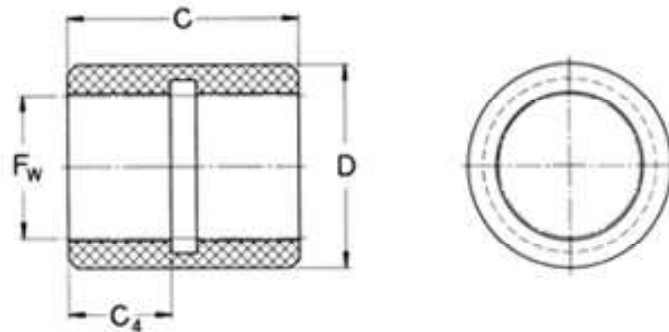

## LPBR 25

Lineargleitlager

C [mm]:	40
C4 [mm]:	17
D = Da [mm]:	35.25
Fw [mm]:	25
Cdyn 0,1:	3400
Cdyn 4 [N]:	85

Datum: 22/05/2020

The contents of this report are the copyright of the publisher and may not be reproduced (even extracts) unless permission is granted. Every care has been taken to ensure the accuracy of the information contained in this report but no liability can be accepted for any loss or damage whether direct, indirect or consequential arising out of the use of the information contained herein.

Produktdatenblatt

**LPBR 25**

Lineargleitlager

CO:	12000
Gewicht [kg]:	0.024

**Datum:** 22/05/2020

The contents of this report are the copyright of the publisher and may not be reproduced (even extracts) unless permission is granted. Every care has been taken to ensure the accuracy of the information contained in this report but no liability can be accepted for any loss or damage whether direct, indirect or consequential arising out of the use of the information contained herein.