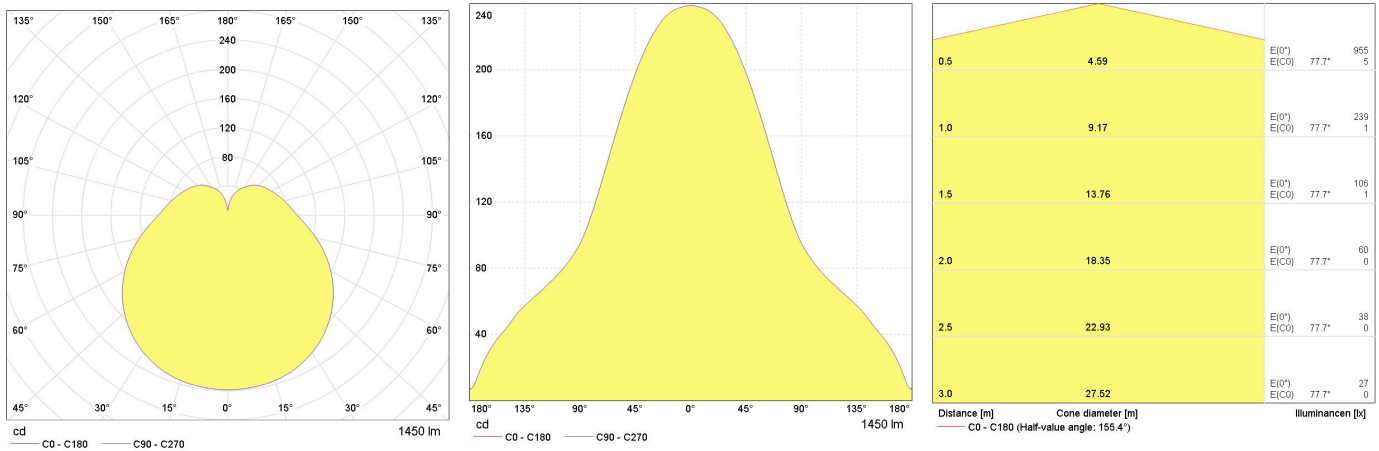

Photometric Data

Downloads & Links

[Go to the catalog site (HTTP)](#)

[Product datasheet (PDF)](#)

[Photometry (IES)](#)

[High-resolution image (JPG)](#)

[LED T8 Glass range Data sheet (PDF)](#)

[LED T8 range Installation guide (HTTP)](#)

[LED T8 Glass range images (HTTP)](#)

[Lighting design tools & calculators (HTTP)](#)

[Certificate for the Quality Management System of GE Lighting EMEA (PDF)](#)

[Certificate for the Environmental Management System of GE Lighting EMEA (PDF)](#)