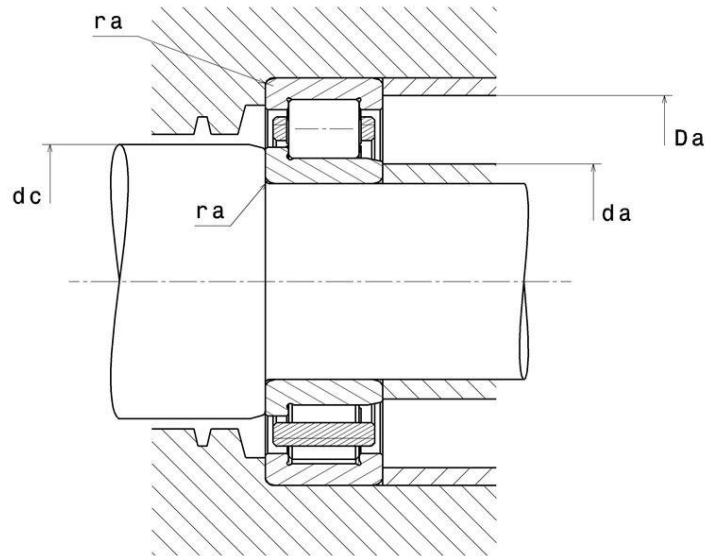

Technical data

NJ212EAT2XC3

Single row cylindrical roller bearings

Single row cylindrical roller bearing, single direction for axial loads, separable, polyamide cage.

ULTAGE®

VISUAL (S)