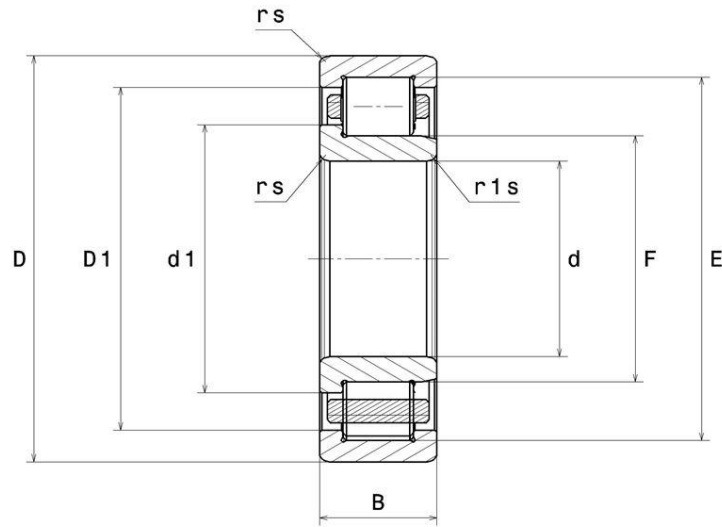

NJ212EAT2XC3

Single row cylindrical roller bearings

NTN Europe

1 rue des Usines · BP 2017 · 74010 Annecy Cedex · France · Tel. +33 (0)4 50 65 30 00
S.A. au capital de 322 639 919 € · RCS ANNECY B 325 821 072 · Id. Fiscale : FR 48 325 821 072
SIRET 325 821 072 00015 · Code APE 2815 Z · Code NACE 28.15