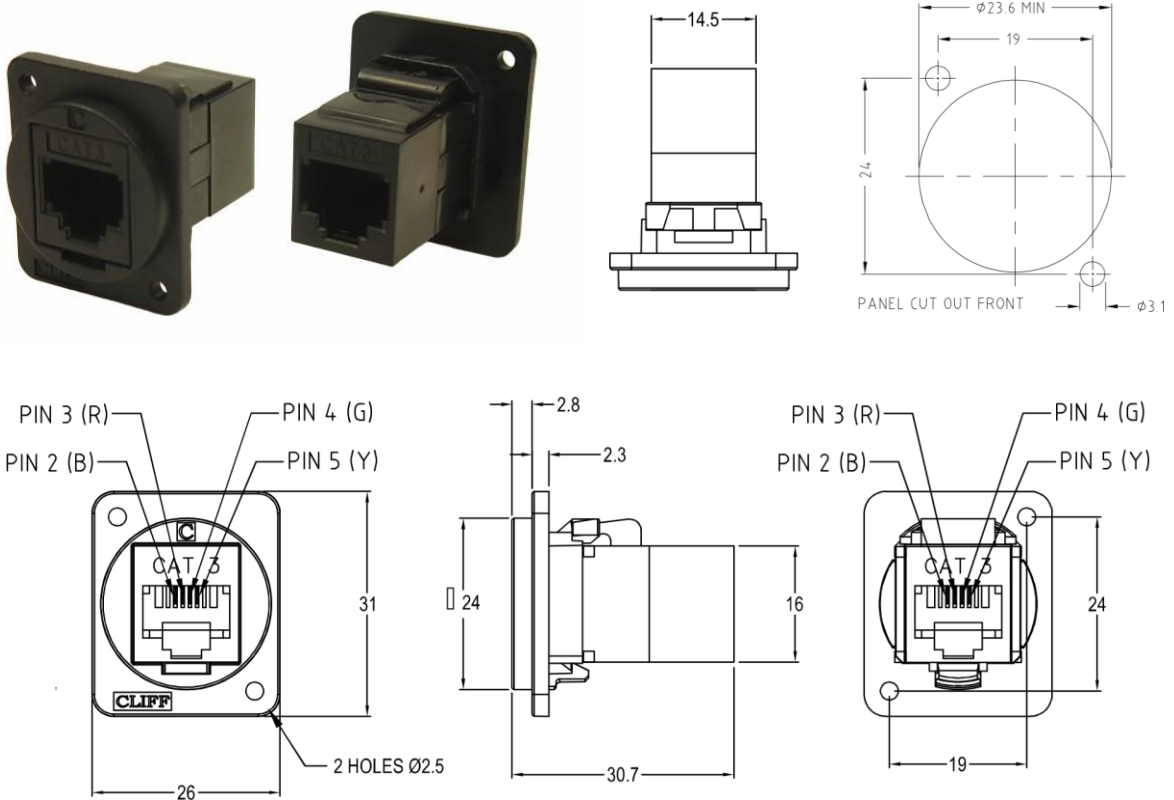

Datasheet  
**Stock No. 1873812**  
**RS PRO RJ11CAT3FEEDTHROUGH**

**1873812 - RJ11 CAT 3 6P4C FEEDTHORUGH PLAIN HOLE**

**Material**

- RJ11 In-line Coupler: PC/ABS, UL 94V-0, Black colour
- RJ11 In-Line Coupler Contact: Phosphor Bronze, 3-50 micro inches gold plating over nickel plate
- PCB: FR4, UL 94V-0
- Frame: Polyamide 94V-2