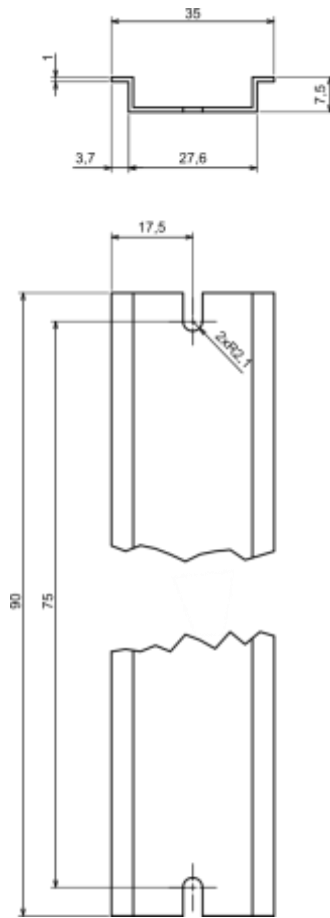

Datasheet

RS PRO DIN Rail

Stock number: 2006728

EN

Product Details

Din rail for RS PRO 1862281, RS PRO 1862282, RS PRO 1862283, RS PRO 1920695, RS PRO 2006655 and RS PRO 2006657 hermetic enclosures.

Features and Benefits

- Made of galvanized steel

All dimensions are given within +/-0,5mm tolerance