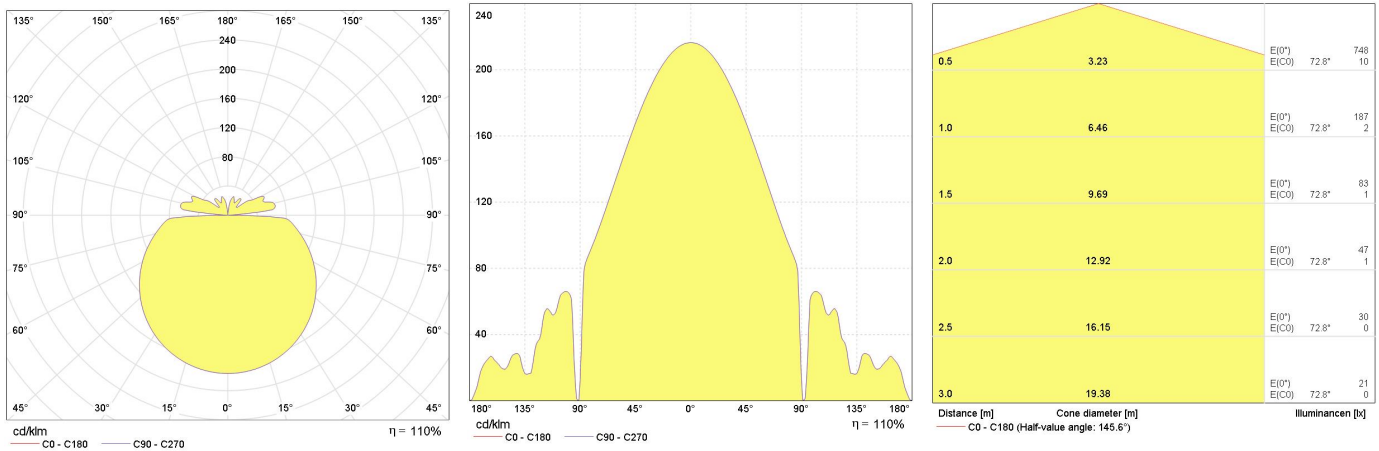

Photometric Data

Downloads & Links

[Go to the catalog site (HTTP)](#)

[Product datasheet (PDF)](#)

[Photometry (IES)](#)

[High-resolution image (JPG)](#)

[LED T8 Glass range Data sheet (PDF)](#)

[LED T8 range Installation guide (HTTP)](#)

[LED T8 Glass range images (HTTP)](#)

[Lighting design tools & calculators (HTTP)](#)

[Certificate for the Quality Management System of GE Lighting EMEA (PDF)](#)

[Certificate for the Environmental Management System of GE Lighting EMEA (PDF)](#)