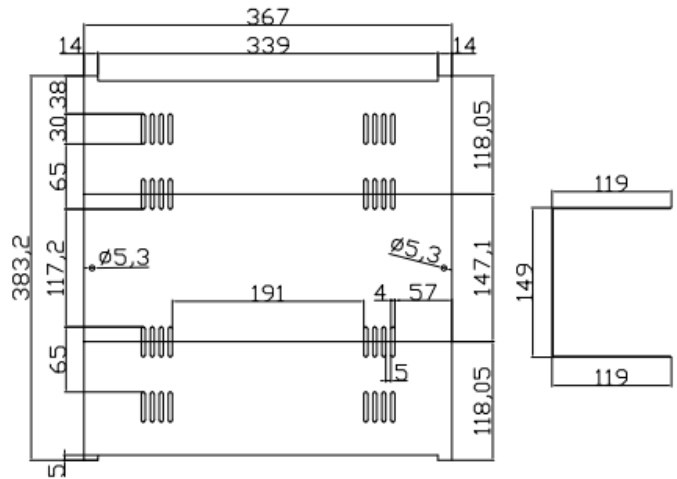

ENGLISH

Datasheet

Zinc Plated Steel Instrument Case, White, 367 x 146 x 115mm

RS Stock number 232-024

T=1.0mm

Dimensions