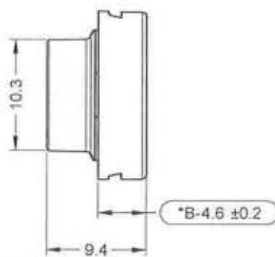

Datasheet

Red Round Push Button Lens For Use With ADA16 Series

RS Stock 745-2506

Dimensions:

Specifications

- 16mm lens
- Round Flat
- Colour: Red
- Material: PMMA / PC
- RoHS compliant